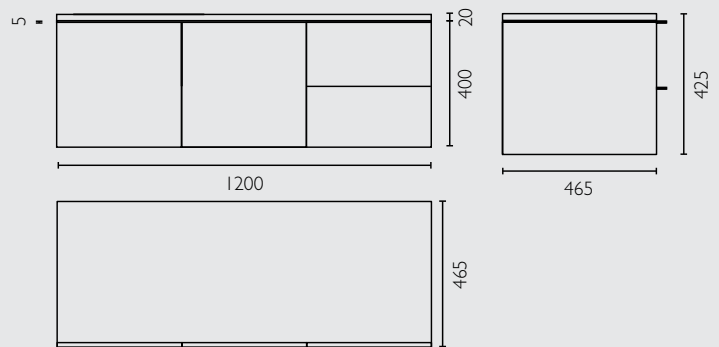

pure

1200 vanity

FEATURES & BENEFITS

- > Modern design with minimal designer handles in brushed chrome
- > Wall hung option only
- > Soft closing doors

SIZES

- > Vanity - 1200mm x 465mm x 425mm (2 door 2 drawers)

VESSEL SIZES

- > Select Square 420mm x 420mm x 80mm from bench
- > Select Round 440mm diameter x 80mm from bench
- > Bowl depth 140mm

TAP OPTIONS

- > Select Square vessel 1 or 3 tap holes
- > Select Round vessel 1 tap hole only

HANDLE

- > Hafele model no: 124.02.220
- > 70mm chrome plated polished aluminium

VANITY COLOUR

- > Gloss White

MANUFACTURING MATERIALS

- > The vanity and stand are made of Deco foil
- > The vessel is made of Marblelite™

CODES

PT48A1WH	1200 White Square cut out 2Dr/2Drws RHD
Vessel option:	
BPI0A1CW	Select Square 420x420 White 3TH Marblelite™
BPI0C1CW	Select Square 420x420 White 1TH Marblelite
PT48A2WH	1200 White Square Dble cutout 2Dr/2Drws Mid dr
Vessel option:	
BPI0A1CW	Select Square 420x420 White 3TH Marblelite™
BPI0C1CW	Select Square 420x420 White 1TH Marblelite™