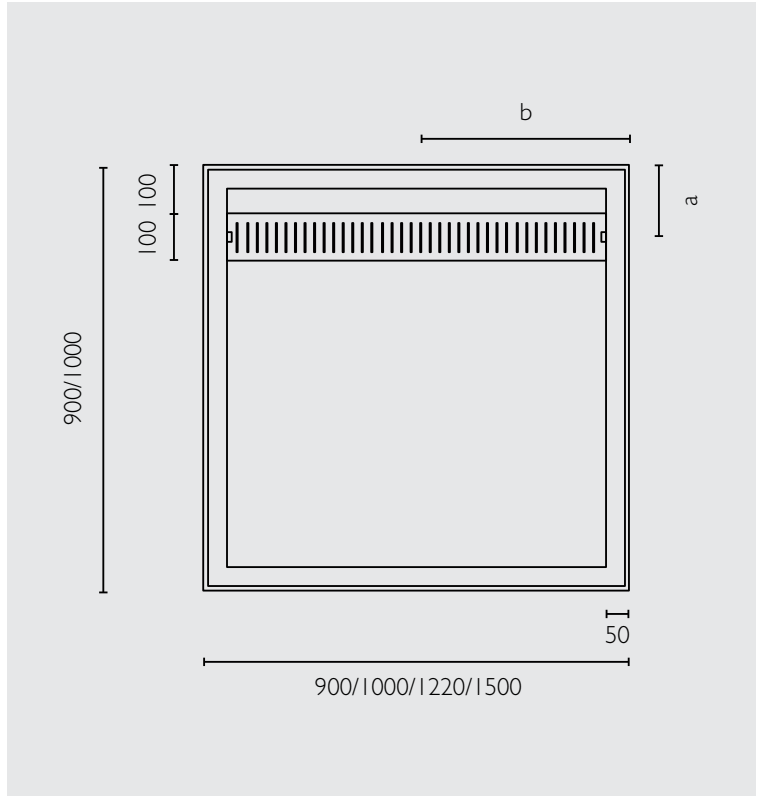

select

showerbase

FEATURES AND BENEFITS

- > Modern stainless grate, which can be removed for cleaning
- > 40mm height (low profile)
- > Can be installed flush with floor level
- > Select base has a 50mm waste, standard for most households
- > Waste position is rear, to suit most applications
- > No mortar bed required (self supporting)

SIZE

- > 900 x 900mm rear outlet, a: 150, b: 450mm
- > 1000 x 1000mm rear outlet, a: 150, b: 500mm
- > 1220 x 900mm rear outlet, a: 150, b: 610mm
- > 1500 x 900mm rear outlet, a: 150, b: 750mm

COLOUR

- > White

CODES

SE26CW	900x900 White rear outlet Slimline
SE40CW	1000x1000 White rear outlet Slimline
SE34CW	1200x900 White rear outlet Slimline
SE37CW	1500x900 White rear outlet Slimline

DISCLAIMER

The manufacturer/distributor reserves the right to vary specifications or delete models from their range without prior notification. Dimensions and set-outs listed are correct at the time of publication however the manufacturer/distributor takes no responsibility for printing errors.