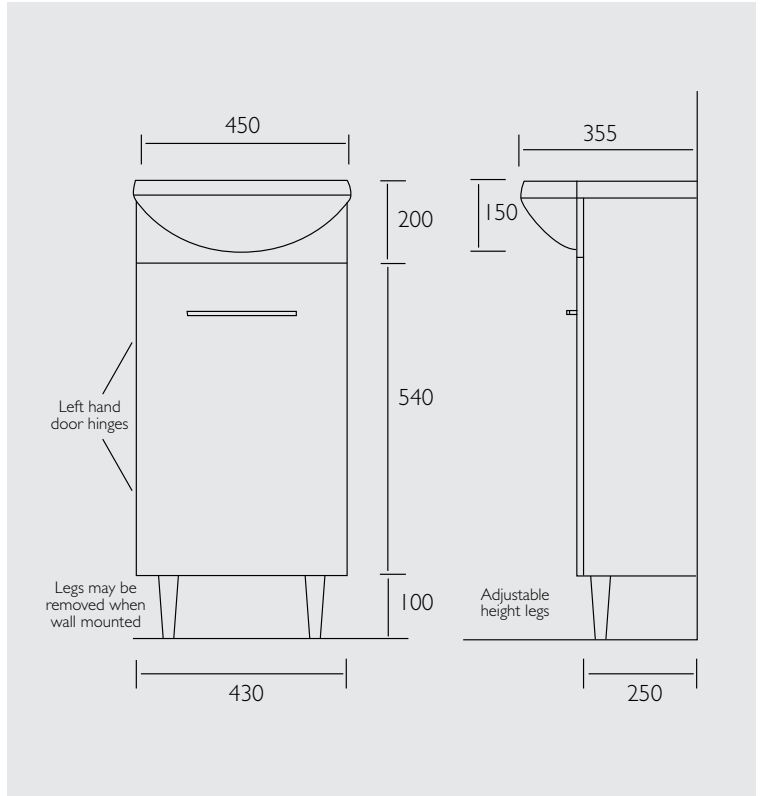

uni cab

vanity

FEATURES AND BENEFITS

- > Ideal for small bathroom or powder rooms
- > Vitreous china top
- > 1 tap hole only
- > Includes overflow
- > Colour white
- > 12 month warranty

SIZE

- > 450 x 355 x 840mm H

COLOUR

- > White

TAP HOLES

- > 1

MANUFACTURING MATERIALS

- > Vitreous China

GUARANTEE

- > 12 month warranty
- > Marbletrend will replace this product if a fault is shown to be caused by faulty manufacturing or materials, prior to correct installation
- > This guarantee does not include removal and installation costs

CODES

- | | |
|----------|--|
| UNWH18C | Uni Cab 450 x 355 x 840mm H
9322422020239 |
| BUI8C1CW | Uni Cab Semi recessed top
9322422020246 |

DISCLAIMER

The manufacturer/distributor reserves the right to vary specifications or delete models from their range without prior notification. Dimensions and set-outs listed are correct at the time of publication however the manufacturer/distributor takes no responsibility for printing errors.