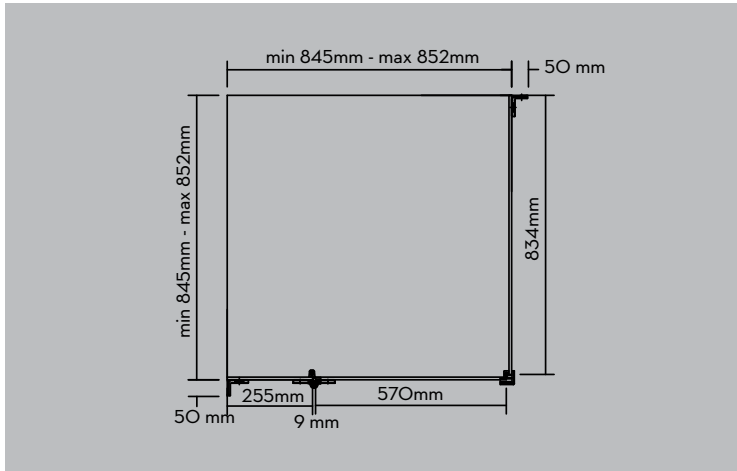

pure 2000

frameless shower screen

FEATURES & BENEFITS

- > Screen height 2000mm
- > Frameless design
- > Simple square handle
- > 8mm toughened glass for increased safety
- > Plain wall liner available
- > Suits Project, Evo, Select, Tile Tray and Ultra bases
- > Magnetic seal door
- > Patch hinges
- > Left hand and right hand available

SIZE OPTIONS

Suit shower bases/ tiled floor

900 x 900	845 x 845mm
1000 x 1000	945 x 945mm
1220 x 900	1155 x 845mm

SCREEN HEIGHT

- > 2000mm

FRAME COLOUR

- > Chrome

HANDLE

Actual Size of screen

Toll Free: 1800 902 226

sales@marbletrend.com.au

www.marbletrend.com.au

pure 2000

frameless shower screen

900 X 900

1000 X 1000

1220 X 900

DISCLAIMER

The manufacturer/distributor reserves the right to vary specifications or delete models from their range without prior notification. Dimensions and set-outs listed are correct at the time of publication however the manufacturer/distributor takes no responsibility for printing errors.