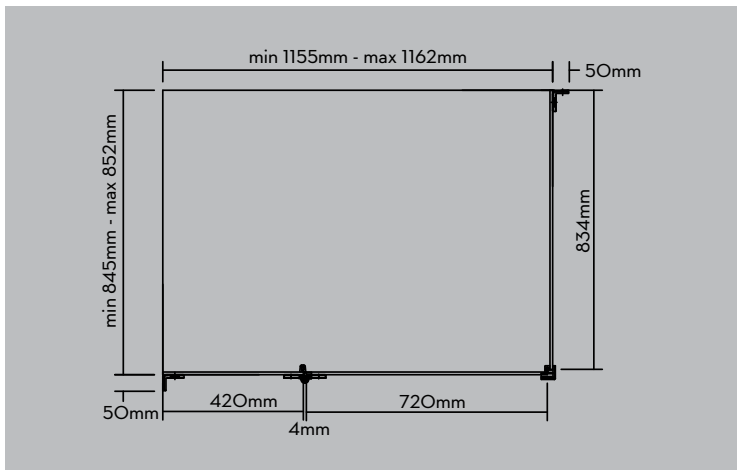

pure 2000

frameless shower screen

FEATURES & BENEFITS

- > Screen height 2000mm
- > Frameless design
- > Simple square handle
- > 8mm toughened glass for increased safety
- > Plain wall liner available
- > Suits Project, Evo, Select, Tile Tray and Ultra bases
- > Magnetic seal door
- > Patch hinges
- > Left hand and right hand available

SIZE OPTIONS

Suit shower bases/ tiled floor

900 x 900	845 x 845mm
1000 x 1000	945 x 945mm
1220 x 900	1155 x 845mm

SCREEN HEIGHT

- > 2000mm

FRAME COLOUR

- > Chrome

HANDLE

Actual Size of screen

Toll Free: 1800 902 226

sales@marbletrend.com.au

www.marbletrend.com.au

pure 2000

frameless shower screen

900 X 900

1000 X 1000

1220 X 900

DISCLAIMER

The manufacturer/distributor reserves the right to vary specifications or delete models from their range without prior notification. Dimensions and set-outs listed are correct at the time of publication however the manufacturer/distributor takes no responsibility for printing errors.