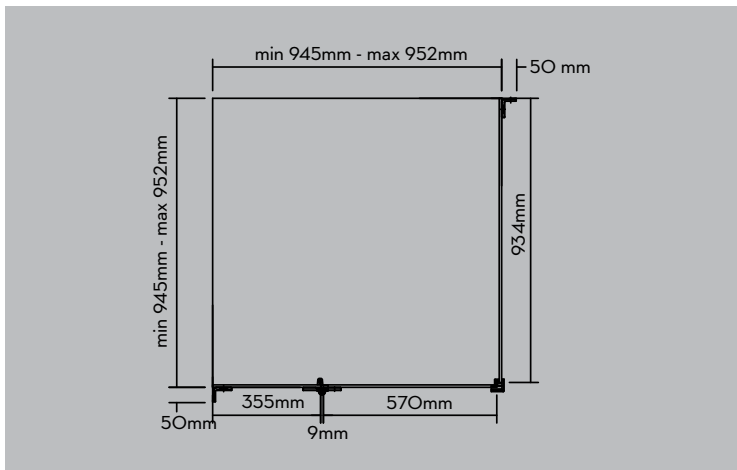

pure 2000

frameless shower screen

FEATURES & BENEFITS

- > Screen height 2000mm
- > Frameless design
- > Simple square handle
- > 8mm toughened glass for increased safety
- > Plain wall liner available
- > Suits Project, Evo, Select, Tile Tray and Ultra bases
- > Magnetic seal door
- > Patch hinges
- > Left hand and right hand available

SIZE OPTIONS

Suit shower bases/ tiled floor

900 x 900	845 x 845mm
1000 x 1000	945 x 945mm
1220 x 900	1155 x 845mm

SCREEN HEIGHT

- > 2000mm

FRAME COLOUR

- > Chrome

HANDLE

Actual Size of screen

Toll Free: 1800 902 226

sales@marbletrend.com.au

www.marbletrend.com.au

pure 2000

frameless shower screen

900 X 900

1000 X 1000

1220 X 900

DISCLAIMER

The manufacturer/distributor reserves the right to vary specifications or delete models from their range without prior notification. Dimensions and set-outs listed are correct at the time of publication however the manufacturer/distributor takes no responsibility for printing errors.