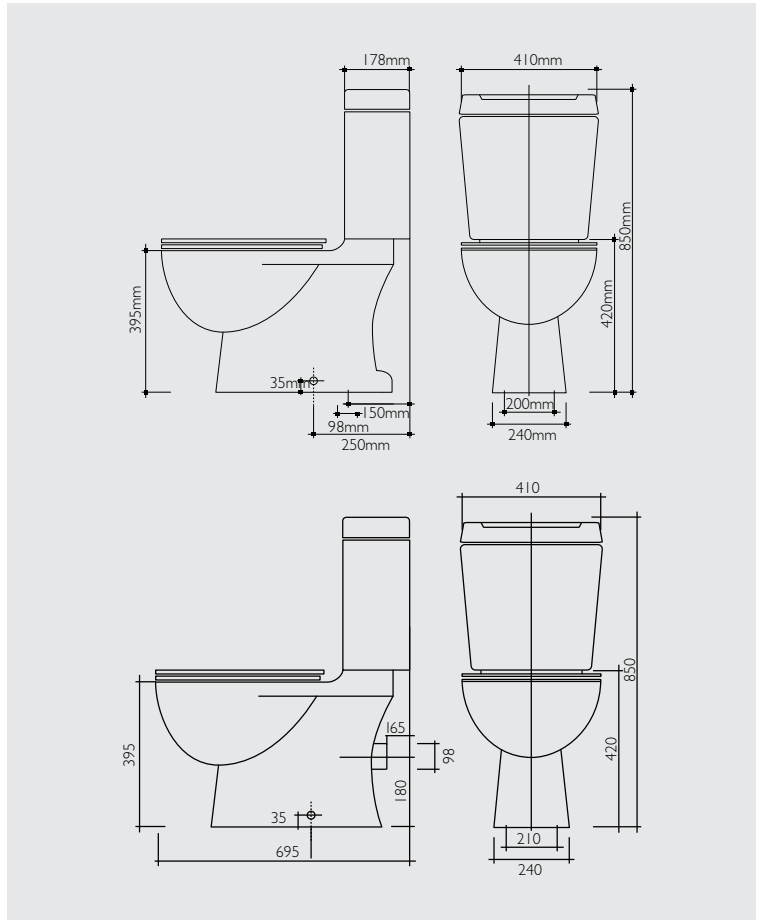

florence

toilet suite

FEATURES & BENEFITS

- > Vitreous China- strong and durable
- > Strong durable seat
- > Quiet flush
- > 4.5/3 litre
- > WELS 4 star rating
- > Easy installation
- > Water inlet right hand side
- > 12 month warranty
- > Complies to Australian Standards

SET OUTS

- > S trap 150mm from finished plaster
- > P trap 180mm

COLOUR

- > White

WEIGHTS

- > Cistern 16kg
- > Pan 31kg

RIM CONFIGURATION

- > Box rim

PAN FIXING

- > Screw to floor and inbedded on silicone

CISTERN FIXING

- > Bolted directly to pan

GEBERIT WATER INLET

- > Bottom inlet right hand side

INLET VALVE

- > 1000 kpa