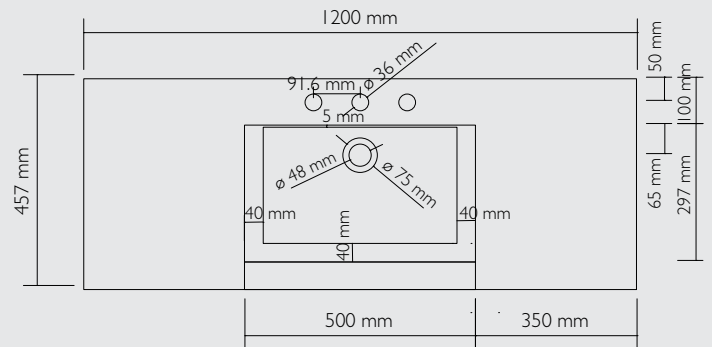

GUARANTEE

- > Vanity: 12 month warranty.
- > Marbletrend will supply a replacement product where a fault is shown to be caused by faulty manufacture or materials, prior to installation

DISCLAIMER

The manufacturer/distributor reserves the right to vary specifications or delete models from their range without prior notification. Dimensions and set-outs listed are correct at the time of publication however the manufacturer/distributor takes no responsibility for printing errors.

Toll Free: 1800 902 226
sales@marbletrend.com.au
www.marbletrend.com.au