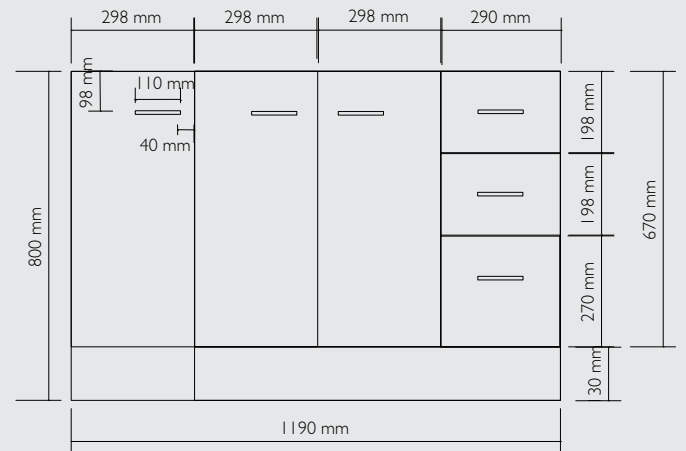

GUARANTEE

- > Vanity: 12 month warranty.
- > Marbletrend will supply a replacement product where a fault is shown to be caused by faulty manufacture or materials, prior to installation

DISCLAIMER

The manufacturer/distributor reserves the right to vary specifications or delete models from their range without prior notification. Dimensions and set-outs listed are correct at the time of publication however the manufacturer/distributor takes no responsibility for printing errors.

Toll Free: 1800 902 226
sales@marbletrend.com.au
www.marbletrend.com.au