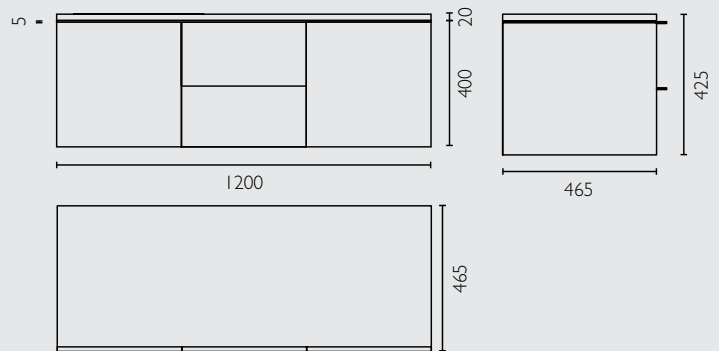

pure

1200 double vanity

FEATURES & BENEFITS

- > Modern design with minimal designer handles in brushed chrome
- > Wall hung option
- > Soft closing doors
- > Minimal designer handles in brushed chrome
- > 1200 double has centre drawers
- > 1200 single has R.H drawers
- > 1200 available with 1 or 2 vessels

SIZES

- > Vanity - 1200mm x 470mm x 880mm (2 door 2 drawers)

VESSEL SIZES

- > Select Square 420mm x 420mm x 80mm from bench
- > Select Round 440mm diameter x 80mm from bench
- > Bowl depth 140mm

TAP OPTIONS

- > Select Square vessel 1 or 3 tap holes
- > Select Round vessel 1 tap hole only

HANDLE

- > Hafele model no: 124.02.220
- > 70mm chrome plated polished aluminium

VANITY COLOUR

- > Gloss White

MANUFACTURING MATERIALS