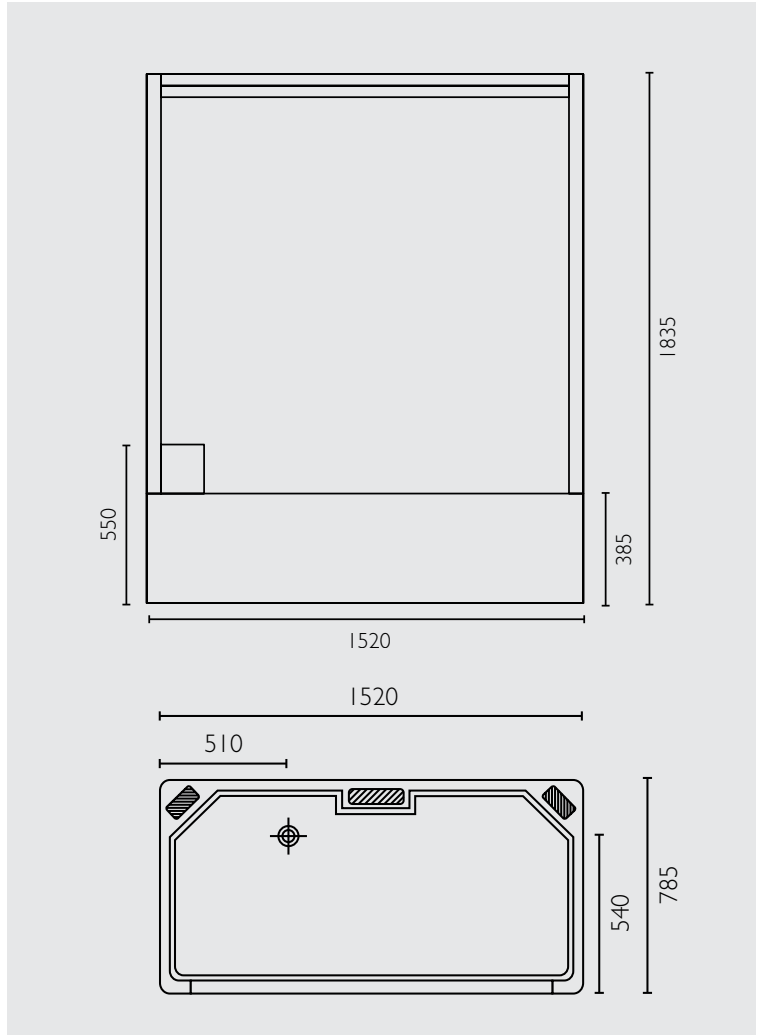

se 46

shower enclosure

FEATURES & BENEFITS

- > Large and luxurious shower bath
- > One piece construction, leakproof
- > Fully moulded soap holders at both shower and bath level
- > Waste is positioned 540mm from front, 510mm from left hand side
- > Comes standard with curtain rail

SIZES

- > 1520mm x 785mm
- > 1835mm high
- > 380mm high step

WASTE

- > 40mm PVC

COLOURS

- > Enclosure - white and ivory
- > Curtain rod - chrome

MANUFACTURING MATERIALS

- > Fully moulded fibreglass unit with smooth acrylic finish

CODES

- | | |
|--------|-----------------------------|
| SE46AI | A/Ivory S/B c/w Soap Holder |
| SE46WH | White S/B c/w Soap Holder |

DISCLAIMER

The manufacturer/distributor reserves the right to vary specifications or delete models from their range without prior notification. Dimensions and set-outs listed are correct at the time of publication however the manufacturer/distributor takes no responsibility for printing errors.