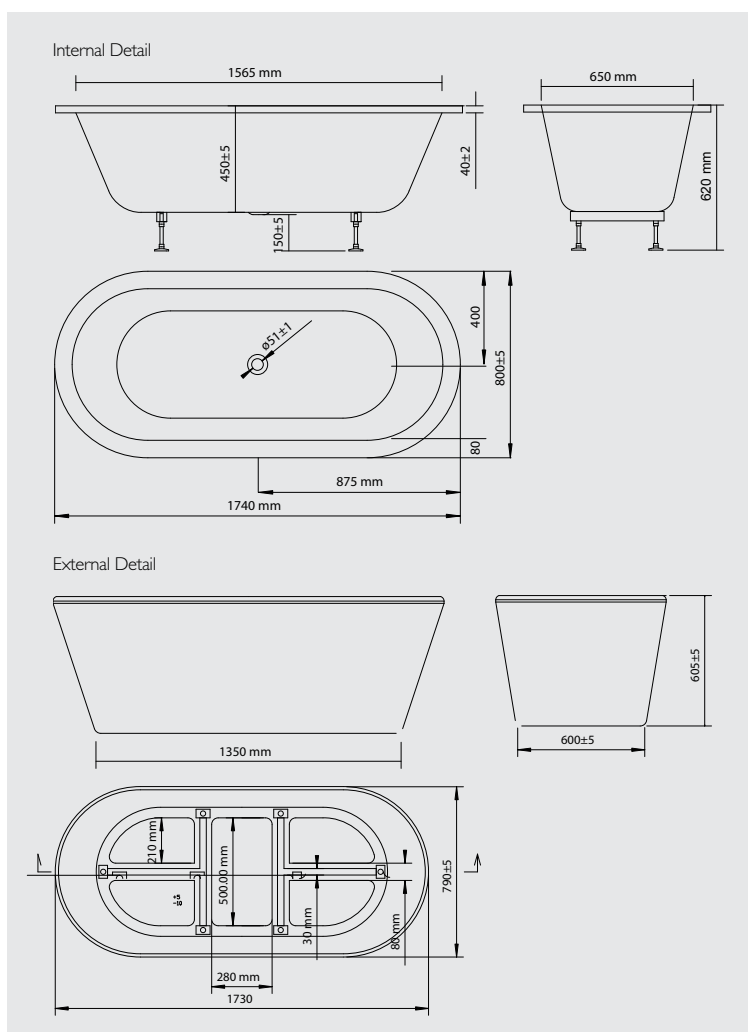

MANUFACTURING MATERIALS

- > Acrylic

GUARANTEE

- > Baths come with a 5 year guarantee
- > Marbletrend will replace this product if a fault is shown to be caused by faulty manufacturing or materials, prior to correct installation
- > This guarantee does not include removal and installation costs

CODES

- MBWHWH Merge Freestanding Bath
- MBWHWHO With Overflow

DISCLAIMER

The manufacturer/distributor reserves the right to vary specifications or delete models from their range without prior notification. Dimensions and set-outs listed are correct at the time of publication however the manufacturer/distributor takes no responsibility for printing errors.

Toll Free: 1800 902 226
sales@marbletrend.com.au
www.marbletrend.com.au