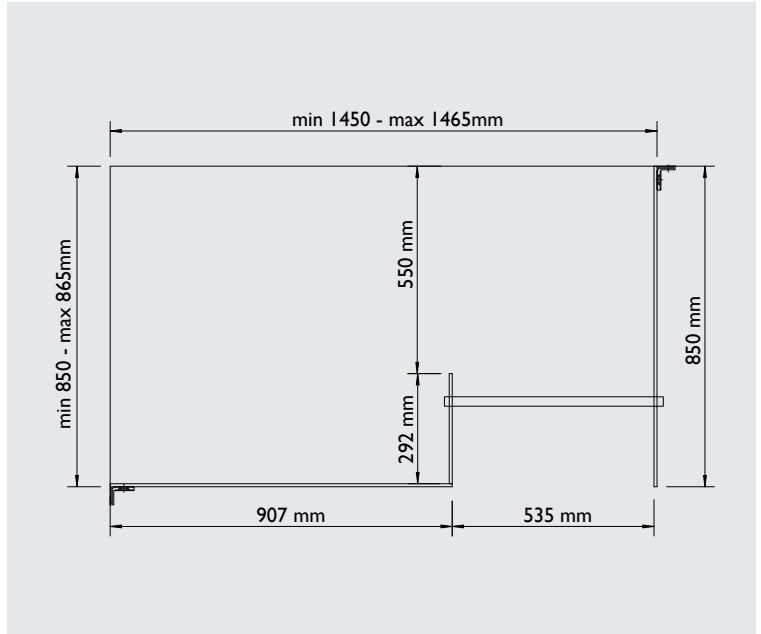

pure 2000

walk-in frameless shower

FEATURES & BENEFITS

- > Frameless design
- > Walk in shower
- > 8mm toughened glass doors for increased safety
- > Suits Select bases
- > Screen height 2000mm
- > Bracket also can be used for towel rail
- > Patch hinges
- > Larger than standard showering area

SIZE OPTIONS

Suit shower bases/ tiled floor
1500 x 900

Screen Height
2000mm

Actual Size of Screen min - max sizes
Front min 1450-max 1465mm
Side min 850-max 875mm

FITTING COLOUR

- > Chrome

MANUFACTURING MATERIALS

- > 8mm toughened glass
- > Aluminium fittings

PRODUCT CODE

- > SSPU37CHCLP Front Set
- > SSPU37CHCLR Side Set

DISCLAIMER

The manufacturer/distributor reserves the right to vary specifications or delete models from their range without prior notification. Dimensions and set-outs listed are correct at the time of publication however the manufacturer/distributor takes no responsibility for printing errors.