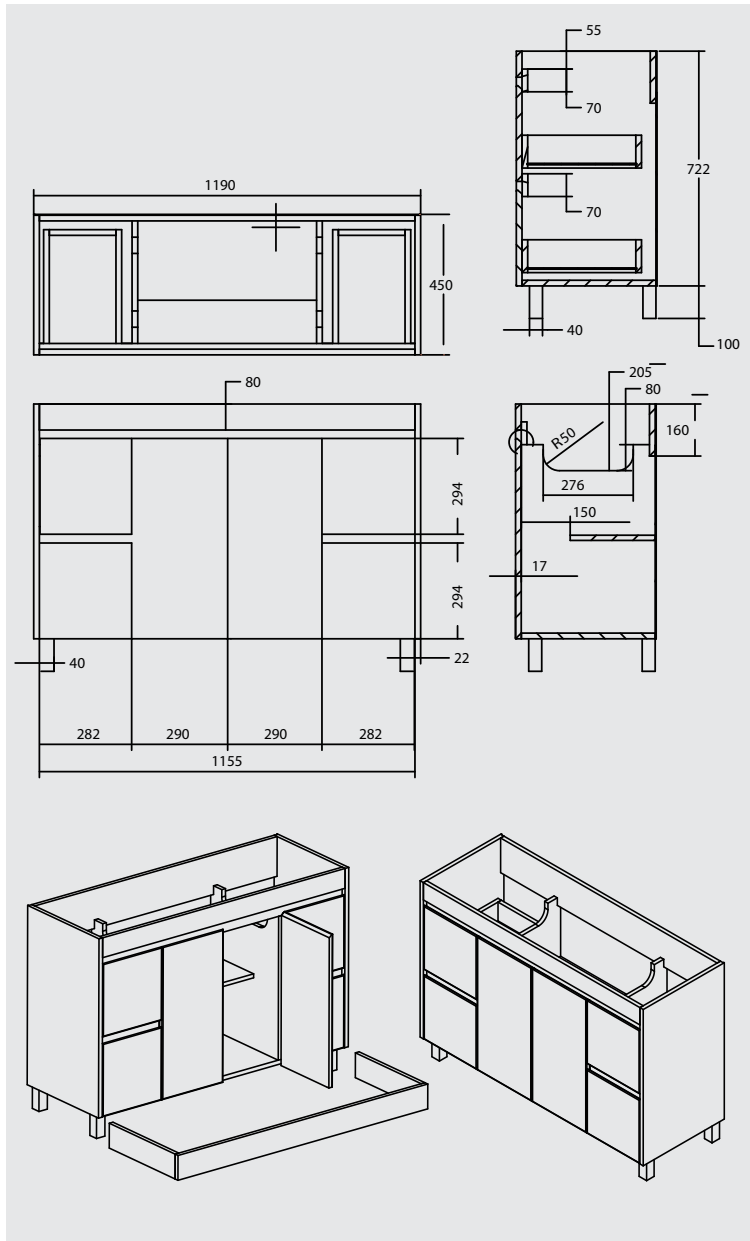

carra 1200

vanity

DISCLAIMER

The manufacturer/distributor reserves the right to vary specifications or delete models from their range without prior notification. Dimensions and set-outs listed are correct at the time of publication however the manufacturer/distributor takes no responsibility for printing errors.

Toll Free: 1800 902 226
sales@marbletrend.com.au
www.marbletrend.com.au