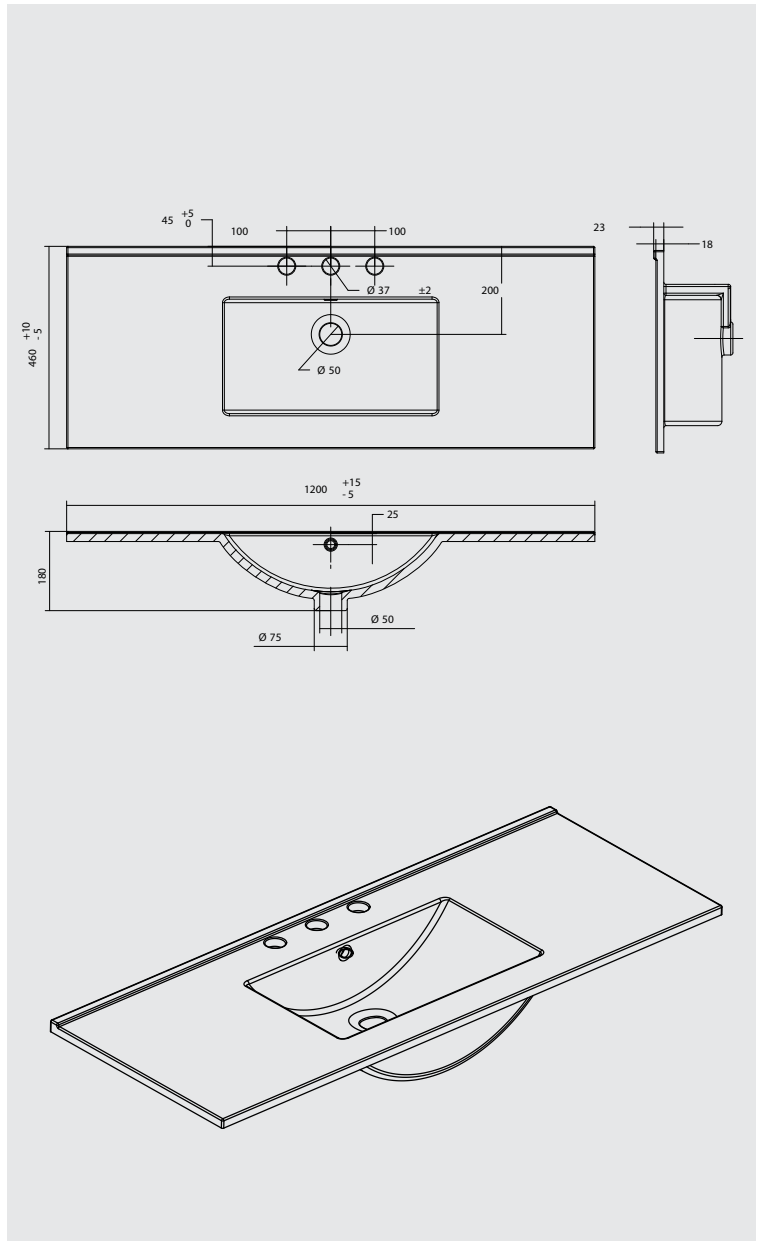

carra 1200

vanity

DISCLAIMER

The manufacturer/distributor reserves the right to vary specifications or delete models from their range without prior notification. Dimensions and set-outs listed are correct at the time of publication however the manufacturer/distributor takes no responsibility for printing errors.

Toll Free: 1800 902 226
sales@marbletrend.com.au
www.marbletrend.com.au