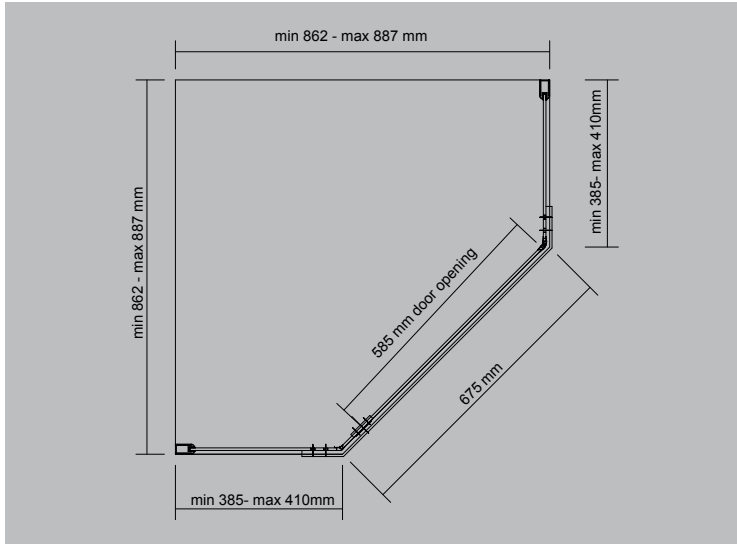

Side min 950-max 975

SCREEN HEIGHT

- > 2000mm

FRAME COLOUR

- > Chrome

HANDLE

- > 420mm H
- > Chrome only

MANUFACTURING MATERIALS

- > 6mm toughened glass,
- > Aluminium Frame

PRODUCT CODE

SIZE

914 NEO corner

1000 NEO corner

WHITE

SSFR69CHCLP

SSFR79CHCLP

CHROME

SSFR69CHCLR

SSFR79CHCLR

DISCLAIMER

The manufacturer/distributor reserves the right to vary specifications or delete models from their range without prior notification. Dimensions and set-outs listed are correct at the time of publication however the manufacturer/distributor takes no responsibility for printing errors.

Toll Free: 1800 902 226
sales@marbletrend.com.au
www.marbletrend.com.au

fresh 2000

NEO corner semi frameless

914

1000

DISCLAIMER

The manufacturer/distributor reserves the right to vary specifications or delete models from their range without prior notification. Dimensions and set-outs listed are correct at the time of publication however the manufacturer/distributor takes no responsibility for printing errors.