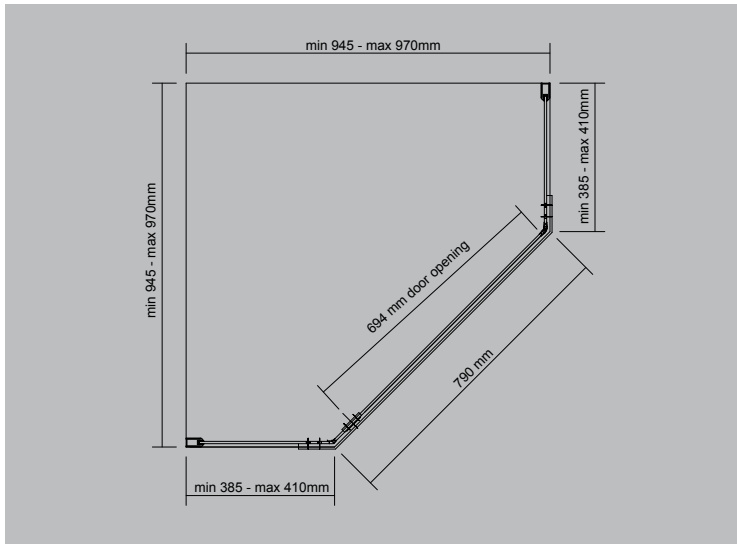

SIZE OPTIONS

Suit shower Actual bases/ tiled floor

914 NEO

1000 NEO Corner

Size of screen

Corner Front min 855-max 880

Side min 855-max 880

Front min 950-max 975

Side min 950-max 975

SCREEN HEIGHT

- > 2000mm

FRAME COLOUR

- > Chrome

HANDLE

- > 420mm H
- > Chrome only

MANUFACTURING MATERIALS

- > 6mm toughened glass,
- > Aluminium Frame

PRODUCT CODE

SIZE

914 NEO corner

1000 NEO corner

WHITE

SSFR69CHCLP

SSFR79CHCLP

Toll Free: 1800 902 226
sales@marbletrend.com.au
www.marbletrend.com.au

fresh 2000

NEO corner semi frameless

914

1000

DISCLAIMER

The manufacturer/distributor reserves the right to vary specifications or delete models from their range without prior notification. Dimensions and set-outs listed are correct at the time of publication however the manufacturer/distributor takes no responsibility for printing errors.