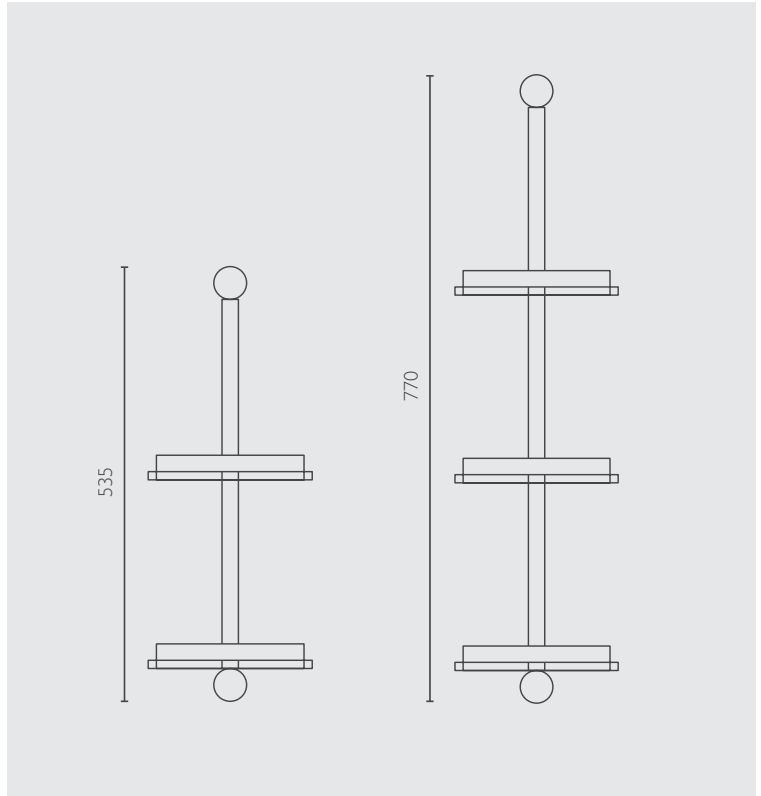

medea

shelving system

FEATURES AND BENEFITS

- > Stylish shelving
- > Simple design to compliment any décor
- > Easy to install
- > Can be fitted onto tiled or acrylic walls

SIZE

- > 2 tier 535mm H
- > 3 tier 770mm H

COLOUR

- > Chrome only

CODES

TIMEDEAC	ShowerTidy Medea 525mm 2 Tier Chrome
TIMEDEAC3	ShowerTidy Medea 770mm 3 Tier Chrome

DISCLAIMER

The manufacturer/distributor reserves the right to vary specifications or delete models from their range without prior notification. Dimensions and set-outs listed are correct at the time of publication however the manufacturer/distributor takes no responsibility for printing errors.

Toll Free: 1800 902 226
sales@marbletrend.com.au
www.marbletrend.com.au