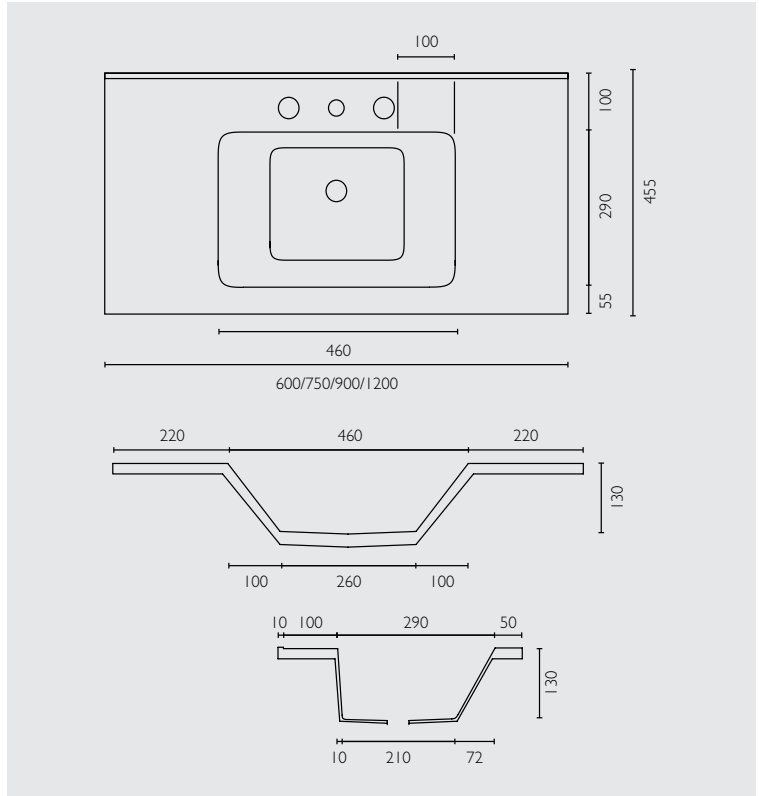

quadro

top

FEATURES & BENEFITS

- > Light weight square bowl for the modern bathroom
- > Flat area near tapware for soap
- > The 1 or 3 tap hole option allows you to co-ordinate tapware in your bathroom
- > Smooth corners in bowl area for easy cleaning
- > Bowl depth 130mm
- > High gloss finish

SIZES

- > 600mm x 350mm (to suit slimline cabinet) x 20mm H
- > 600mm x 450mm x 20mm H
- > 750mm x 450mm x 20mm H
- > 900mm x 450mm x 20mm H
- > 1200mm x 450mm x 20mm H
- > Internal depth - 130mm

WASTE

- > 40mm (not included)

CODES

QA22AICW	600x350 White 3th
QA22CICW	600x350 White 1th
QA24AICW	600x450 White 3th
QA24CICW	600x450 White 1th
QA30AICW	750x450 White 3th
QA30CICW	750x450 White 1th
QA36AICW	900x450 White 3TH
QA36CICW	900x450 White 1TH
QA48AICW	1200x450 White 3th
QA48CICW	1200x450 White 1th