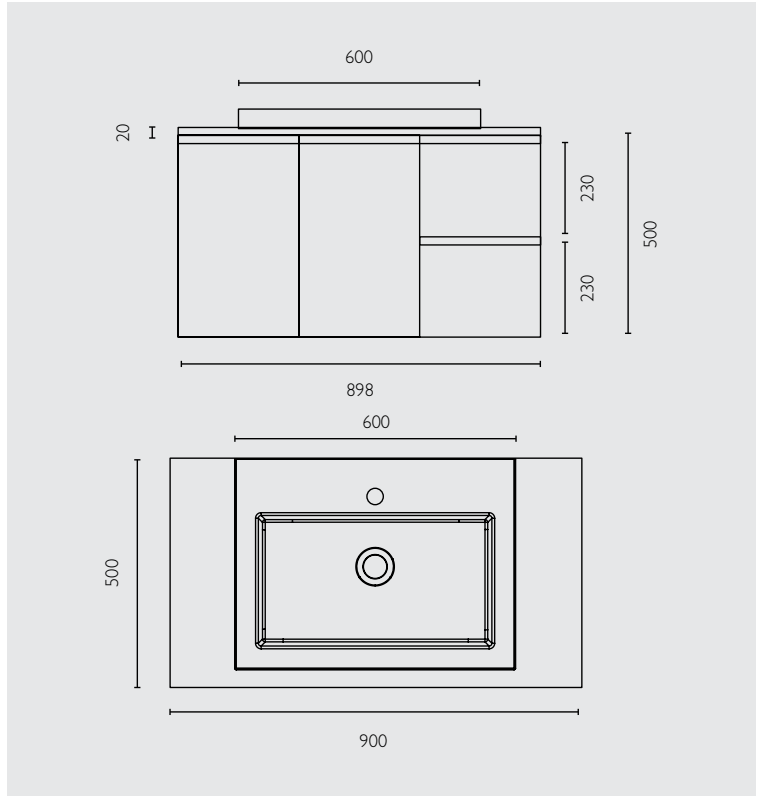

select

900 pure top vanity

FEATURES AND BENEFITS

- > Ideal for small bathroom or powder rooms
- > Vitreous china top
- > 1 tap hole only
- > Includes overflow
- > Colour white
- > 12 month warranty

SIZE

- > 450 x 355 x 840mm H

CODES

SBWH36A 900x500 WHite 2Dr/2Drws RHD

Basin options:

PU24A1CW Pure Basin 600x450 White 3th

PU24C1CW Pure Basin 600x450 White 1th

DISCLAIMER

The manufacturer/distributor reserves the right to vary specifications or delete models from their range without prior notification. Dimensions and set-outs listed are correct at the time of publication however the manufacturer/distributor takes no responsibility for printing errors.