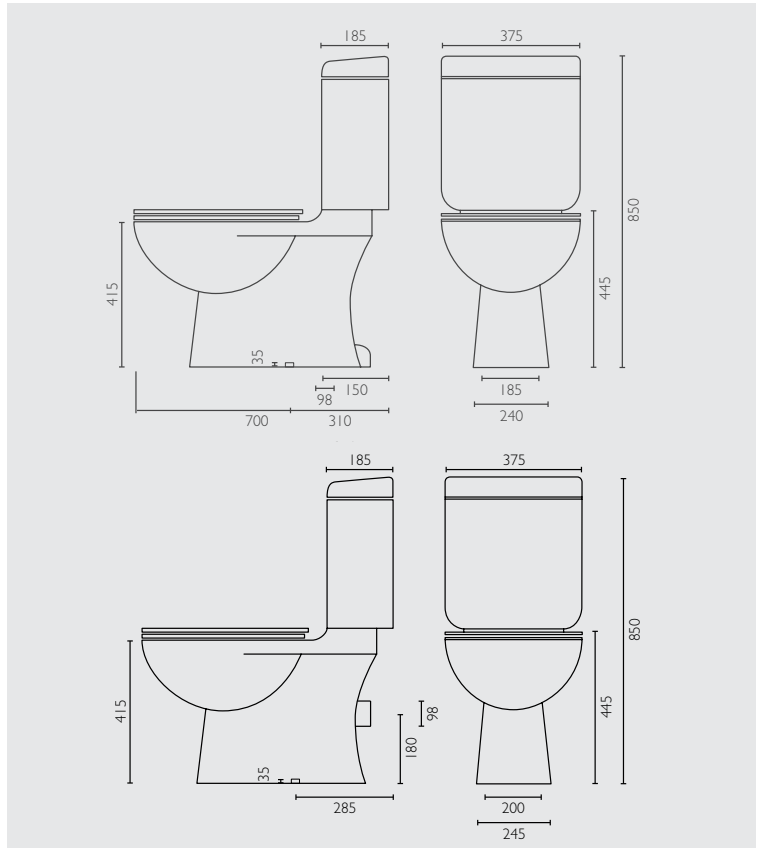

# sian

toilet suite

## FEATURES & BENEFITS

- > Full Vitreous China suite
- > Quiet flush
- > WELS approved 4.5/3 litre
- > 4 star rating
- > Chrome plated push button
- > Includes heavy duty toilet seat
- > 12 month warranty

## SET OUTS

- > S trap 150mm
- > P trap 180mm

## WEIGHTS

- > Cistern 16kg
- > Pan 26 kg