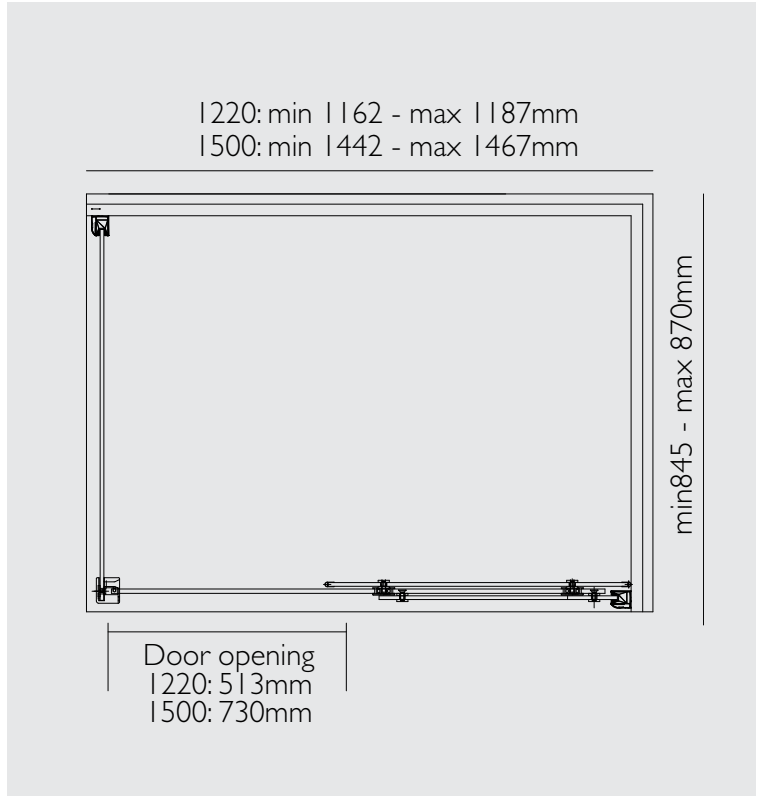

select slider

shower screen

FEATURES & BENEFITS

- > Frameless design
- > Walk in shower
- > 8mm toughened glass doors for increased safety
- > Suits Select bases
- > Screen height 2000mm
- > Bracket also can be used for towel rail
- > Patch hinges
- > Larger than standard showering area

SIZE OPTIONS

Suit shower bases/ tiled floor

1220 x 900

1500 x 900

Actual Size of Screen min - max sizes

Front set 1162 - 1187mm

Side set 845 - 870mm

Front set 1442 - 1467mm

Side set 845 - 870mm

Front only sizes

1200

1128mm min - 1162mm max

1500

1405mm min - 1440mm max

SCREEN HEIGHT

- > 2000mm

CODES

SSSE34CHCLS 1220 SLIDING DOOR PANEL

SSSE37CHCLS 1500 SLIDING DOOR PANEL LHR/RHR

SSSE34CHCLR 900 RETURN PANEL SET

DISCLAIMER

The manufacturer/distributor reserves the right to vary specifications or delete models from their range without prior notification. Dimensions and set-outs listed are correct at the time of publication however the manufacturer/distributor takes no responsibility for printing errors.