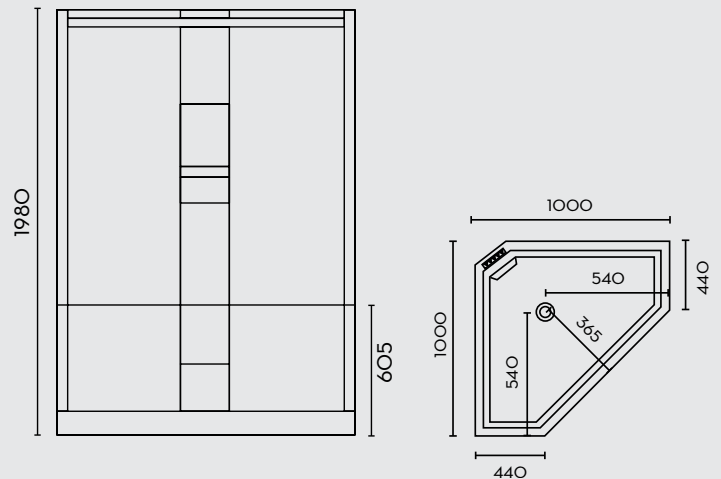

# se 38

shower enclosure

## FEATURES & BENEFITS

- > 2 piece corner enclosure for easy entry into bathrooms
- > Fully moulded central soap holder, 1050mm from floor
- > Footrest for your added comfort
- > Comes standard with curtain rail
- > Screen is unavailable

## SIZES

- > 1000mm x 1000mm
- > 1980mm high
- > 110mm low step

## WASTE

- > 40mm PVC