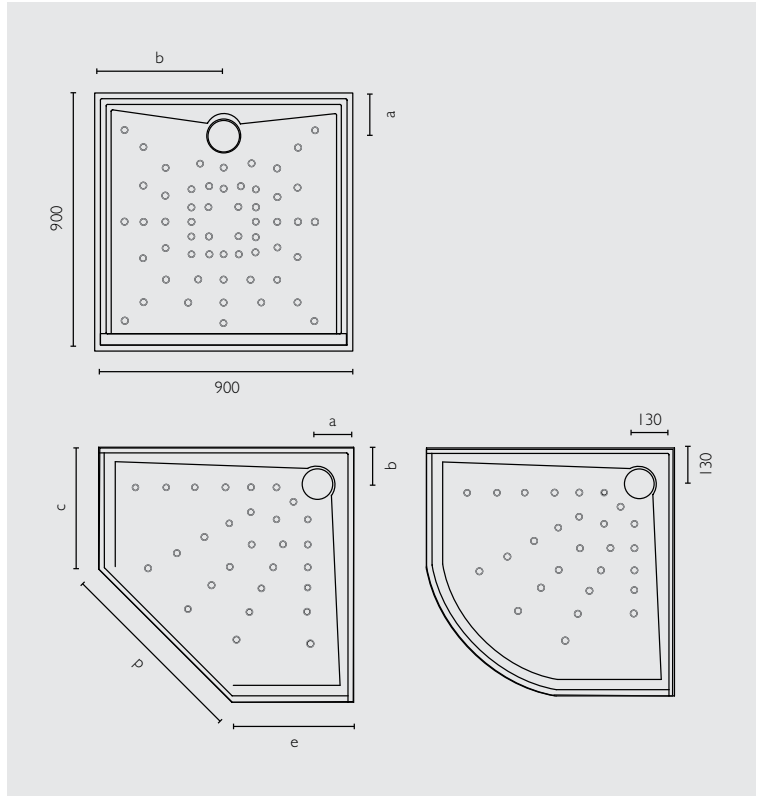

## FEATURES AND BENEFITS

- > Front Lip
- > Water return wells. Stops external leaks
- > Comes standard with white or almond ivory dome waste but can be purchased with chrome and gold dome.
- > Anti skid surface – non slip
- > Variety of sizes to accommodate different size bathrooms
- > Evo base has a 50mm waste, standard for most households
- > Waste positions is rear, to suit most applications
- > Perimeter draining

## SIZE

- > 820 x 820mm rear outlet      a: 130, b: 410mm
- > 900 x 900mm rear outlet      a: 130, b: 450mm
- > 1000 x 1000mm rear outlet    a: 130, b: 500mm
- > 1220 x 900mm rear outlet    a: 130, b: 610mm
- > Standard sizes also available with right and left hand return.

## Corner

- > 914 x 914mm rear outlet      a: 130, b: 130, c: 430, d: 680, e: 430mm
- > 1000 x 1000mm rear outlet    a: 130, b: 130, c: 430, d: 800, e: 430mm
- > 1200 x 1200mm rear outlet    a: 130mm, b: 130mm, c: 540mm, d: 930mm, e: 540mm

## Curved

- > 914 x 914mm rear outlet      > 1000 x 1000mm rear outlet