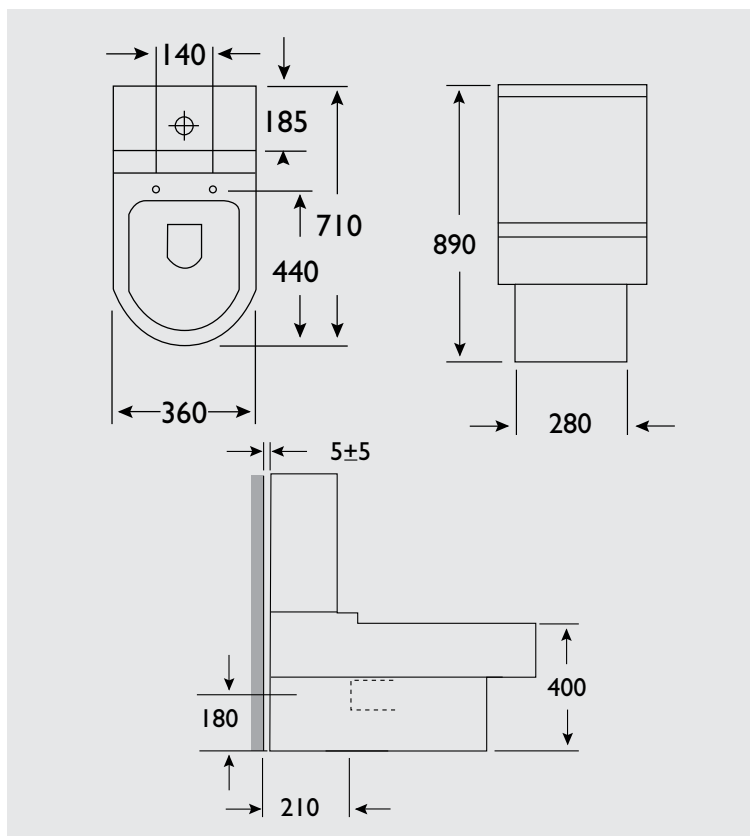

SETOUTS

- > PTrap 180mm
- > STrap 100 - 165mm

COLOUR

- > White

WEIGHT

- > Pan 38kg, Cistern 19kg

CISTERN

- > Water Inlet: Bottom left or bottom right via hole in pan.
- > Outlet Valve: Quality outlet valve for reliability and quiet operation.
- > Bolted directly to pan

PAN FIXING

- > Screw to floor and inbedded on silicone

CISTERN FIXING

- > Bolted directly to pan

INLET VALVE

- > 1000 kpa

WATER INLET

- > Bottom left or right hand side