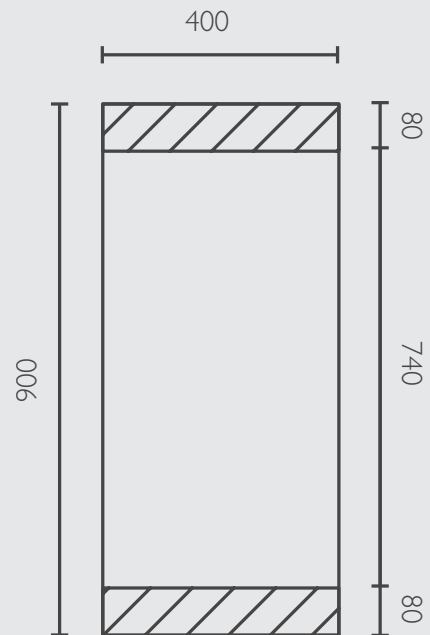

fresh

mirror

FEATURES & BENEFITS

- > Modern design
- > Easy installation
- > High gloss easy to clean
- > Suits all Marbletrend vanities

SIZES

- > 400mm W x 900mm H

CODES

MIFRWH24 Fresh 400x900 White Gloss

COLOURS

- > White high gloss

MANUFACTURING MATERIALS

- > 3mm toughened glass

GUARANTEE

- > Mirror has a 12 month guarantee
- > Marbletrend will replace this product if a fault is to be shown to be caused by faulty manufacturing or materials
- > This guarantee does not include removal and installation costs

DISCLAIMER

The manufacturer/distributor reserves the right to vary specifications or delete models from their range without prior notification. Dimensions and set-outs listed are correct at the time of publication however the manufacturer/distributor takes no responsibility for printing errors.

Toll Free: 1800 902 226
sales@marbletrend.com.au
www.marbletrend.com.au