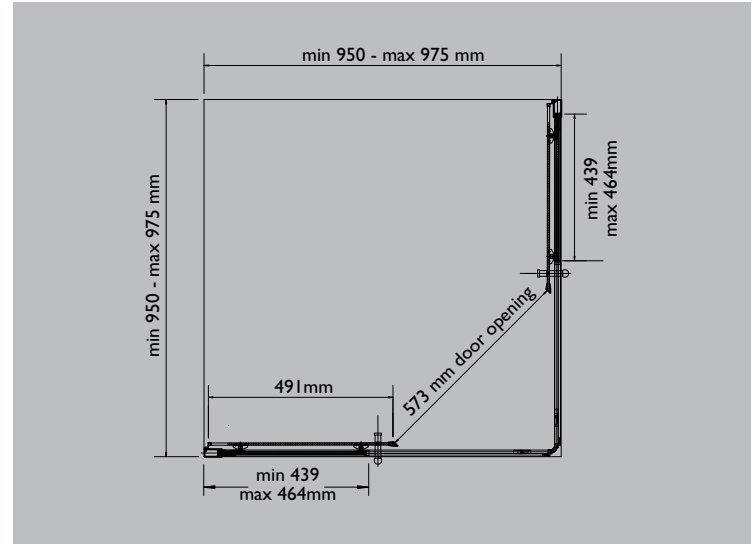

carra 2000

corner entry semi frameless

1000X1000

DISCLAIMER

The manufacturer/distributor reserves the right to vary specifications or delete models from their range without prior notification. Dimensions and set-outs listed are correct at the time of publication however the manufacturer/distributor takes no responsibility for printing errors.

Toll Free: 1800 902 226
sales@marbletrend.com.au
www.marbletrend.com.au