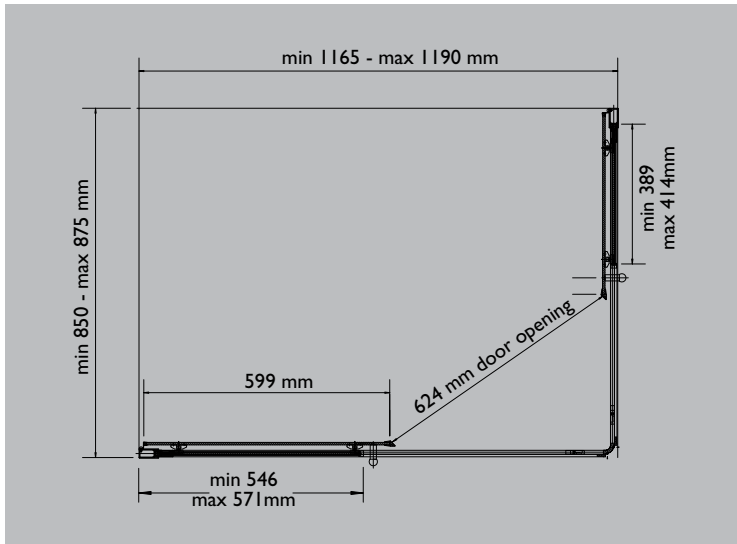

### Suit shower bases/ tiled floor

900 x 900

1000 x 1000

1220 x 900

# carra 2000

corner entry semi frameless

900X900

1000X1000

1000 NEO CORNER