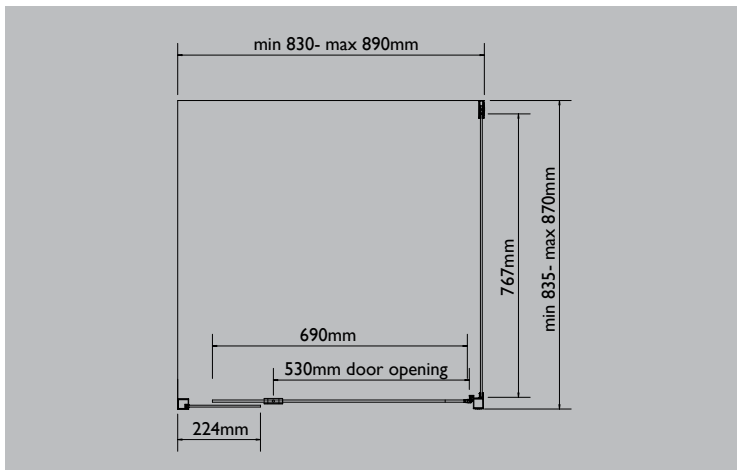

SIZE OPTIONS

Suit shower bases/ tiled floor

820 x 820

900 x 900

1000 x 1000

1220 x 900

SCREEN HEIGHT

> 2000mm

HANDLE

> 420mm H

> Chrome only

FRAME COLOUR

> Chrome or White

MANUFACTURING MATERIALS

- > 6mm glass door panel
- > 5mm glass on fixed panel
- > Aluminium Frame

PRODUCT CODE

Actual Size of screen

Front set min 750- max 810mm

Side set min 770 - max 800mm

Front set min 830- max 890mm

Side set min 835 - max 870mm

Front set min 930- max 990mm

Side set min 935 - max 970mm

Front set min 1140- max 1200mm

Side set min 835 - max 870mm

Toll Free: 1800 902 226
sales@marbletrend.com.au
www.marbletrend.com.au

boston 2000

shower screen

820

900

1000

1220 X 900