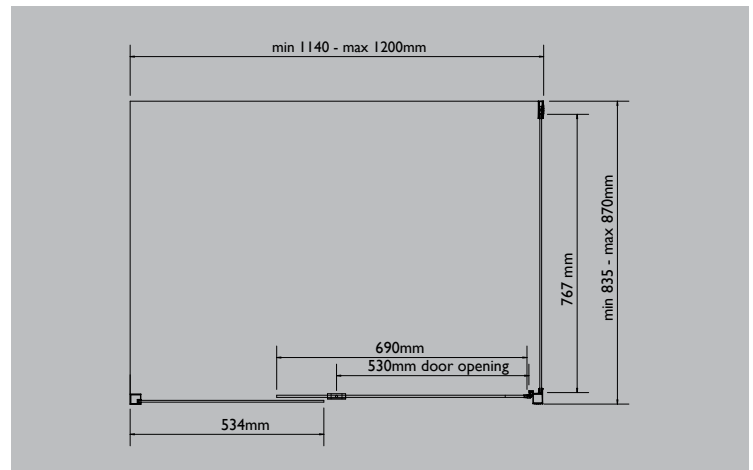

SIZE OPTIONS

Suit shower bases/ tiled floor

820 x 820

900 x 900

1000 x 1000

1220 x 900

SCREEN HEIGHT

> 2000mm

HANDLE

> 420mm H

> Chrome only

FRAME COLOUR

> Chrome or White

MANUFACTURING MATERIALS

- > 6mm glass door panel
- > 5mm glass on fixed panel
- > Aluminium Frame

PRODUCT CODE

Actual Size of screen

Front set min 750- max 810mm

Side set min 770 - max 800mm

Front set min 830- max 890mm

Side set min 835 - max 870mm

Front set min 930- max 990mm

Side set min 935 - max 970mm

Front set min 1140- max 1200mm

Side set min 835 - max 870mm

Toll Free: 1800 902 226
sales@marbletrend.com.au
www.marbletrend.com.au

boston 2000

shower screen

820

900

1000

1220 X 900