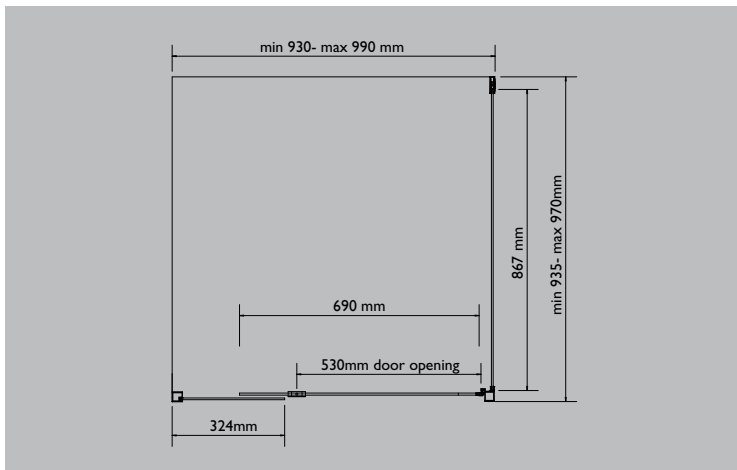

SIZE OPTIONS

Suit shower bases/ tiled floor

820 x 820

900 x 900

1000 x 1000

1220 x 900

SCREEN HEIGHT

> 2000mm

HANDLE

> 420mm H

> Chrome only

FRAME COLOUR

> Chrome or White

MANUFACTURING MATERIALS

- > 6mm glass door panel
- > 5mm glass on fixed panel
- > Aluminium Frame

PRODUCT CODE

Actual Size of screen

Front set min 750- max 810mm

Side set min 770 - max 800mm

Front set min 830- max 890mm

Side set min 835 - max 870mm

Front set min 930- max 990mm

Side set min 935 - max 970mm

Front set min 1140- max 1200mm

Side set min 835 - max 870mm

Toll Free: 1800 902 226
sales@marbletrend.com.au
www.marbletrend.com.au

boston 2000

shower screen

820

900

1000

1220 X 900