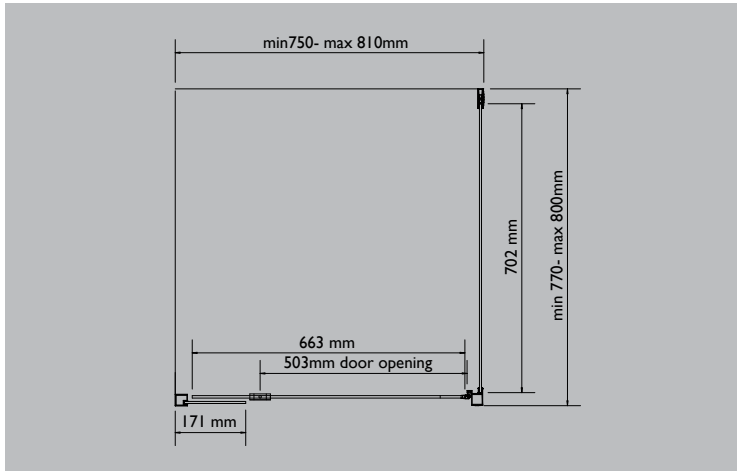

SIZE OPTIONS

Suit shower bases/ tiled floor

820 x 820

900 x 900

1000 x 1000

1220 x 900

SCREEN HEIGHT

> 2000mm

HANDLE

> 420mm H

> Chrome only

FRAME COLOUR

> Chrome or White

MANUFACTURING MATERIALS

- > 6mm glass door panel
- > 5mm glass on fixed panel
- > Aluminium Frame

PRODUCT CODE

Actual Size of screen

Front set min 750- max 810mm

Side set min 770 - max 800mm

Front set min 830- max 890mm

Side set min 835 - max 870mm

Front set min 930- max 990mm

Side set min 935 - max 970mm

Front set min 1140- max 1200mm

Side set min 835 - max 870mm

Toll Free: 1800 902 226
sales@marbletrend.com.au
www.marbletrend.com.au

boston 2000

shower screen

820

900

1000

1220 X 900