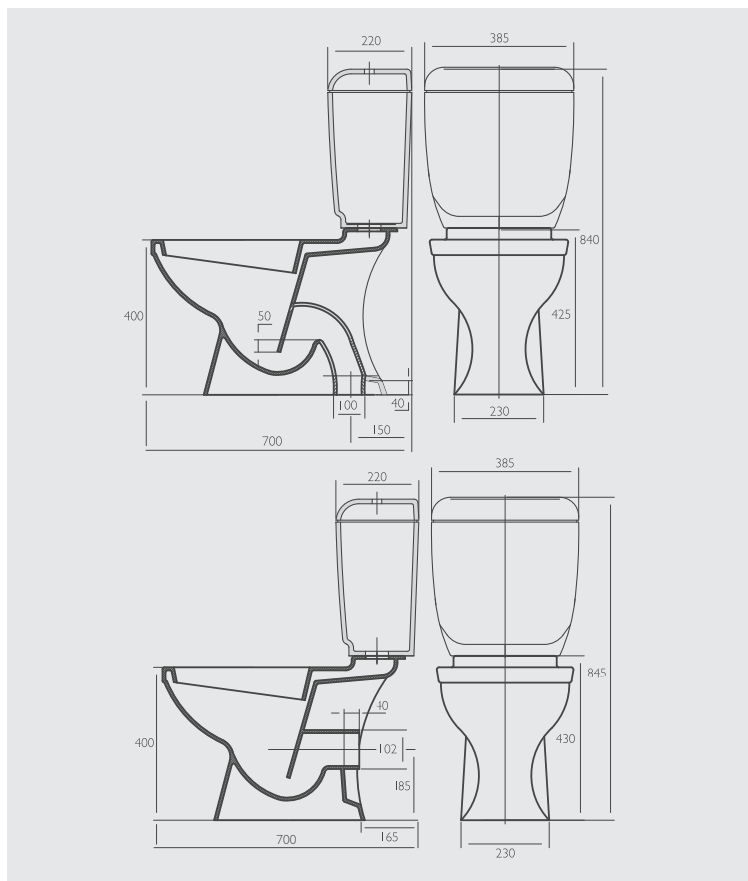

SET OUTS

- > S trap 150mm set out
- > P trap 185mm set out

COLOUR

- > White

WEIGHT:

- > Pan: 31kg
- > Cistern: 15kg

RIM CONFIGURATION

- > Box rim

PAN FIXING

- > Screw to floor and inbedded on silicone

CISTERN FIXING

- > Bolted directly to pan

WATER INLET

- > Right hand side

INLET VALVE

- > 1000 kpa

PRODUCT CODES

- TSTUSCANC Toilet Tuscan White Cistern
Pan options:
TSTUSCANP Toilet Tuscan White incl Seat P/Trap
TSTUSCANS Toilet Tuscan White incl Seat S/Trap

DISCLAIMER

The manufacturer/distributor reserves the right to vary specifications or delete models from their range without prior notification. Dimensions and set-outs listed are correct at the time of publication however the manufacturer/distributor takes no responsibility for printing errors.