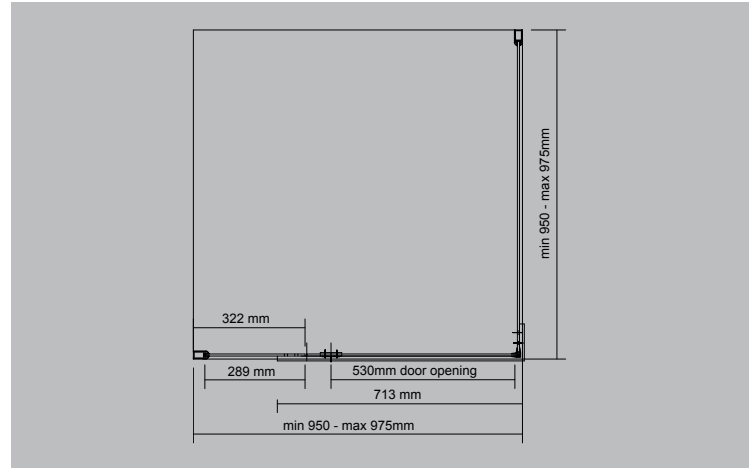

PRODUCT CODE

SIZE	FRONT	SIDE
900	SSFR26CHCLP	SSFR26CHCLR
1000	SSFR40CHCLP	SSFR40CHCLR
1220	SSFR34CHCLP	SSFR26CHCLR

FEATURES & BENEFITS

- > Semi-frameless design
- > Post n rail handle
- > Toughened glass doors for increased safety
- > Plain wall liner available
- > Suits Project, Evo, Hampton and Select bases
- > Screen height 2000mm
- > Magnetic seal door
- > Fully reversible for left and right hand entry

Toll Free: 1800 902 226
sales@marbletrend.com.au
www.marbletrend.com.au

fresh 2000

semi frameless

900X900

1000X1000

1200 X 900

DISCLAIMER

The manufacturer/distributor reserves the right to vary specifications or delete models from their range without prior notification. Dimensions and set-outs listed are correct at the time of publication however the manufacturer/distributor takes no responsibility for printing errors.