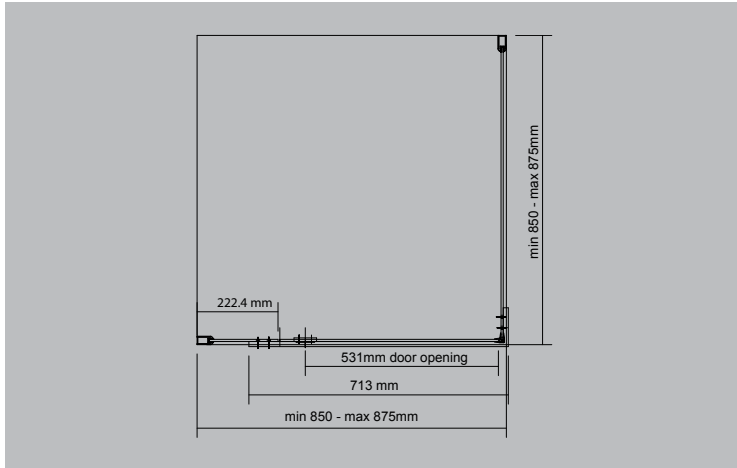

FRAME COLOUR

> Chrome

HANDLE

> 420mm H

> Chrome only

MANUFACTURING MATERIALS

> 6mm toughened glass,

> Aluminium Frame

PRODUCT CODE

SIZE	FRONT	SIDE
900	SSFR26CHCLP	SSFR26CHCLR
1000	SSFR40CHCLP	SSFR40CHCLR
1220	SSFR34CHCLP	SSFR26CHCLR

FEATURES & BENEFITS

- > Semi-frameless design
- > Post n rail handle
- > Toughened glass doors for increased safety
- > Plain wall liner available
- > Suits Project, Evo, Hampton and Select bases
- > Screen height 2000mm
- > Magnetic seal door
- > Fully reversible for left and right hand entry

Toll Free: 1800 902 226
sales@marbletrend.com.au
www.marbletrend.com.au

fresh 2000

semi frameless

900X900

1000X1000

1200 X 900

DISCLAIMER

The manufacturer/distributor reserves the right to vary specifications or delete models from their range without prior notification. Dimensions and set-outs listed are correct at the time of publication however the manufacturer/distributor takes no responsibility for printing errors.