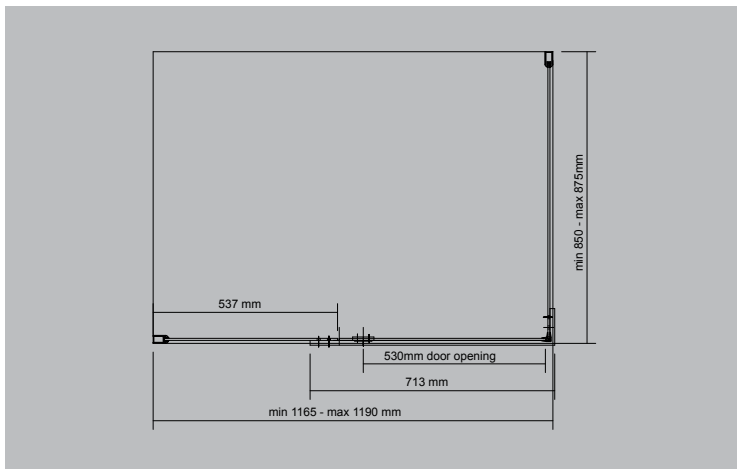

PRODUCT CODE

SIZE	FRONT	SIDE
900	SSFR26CHCLP	SSFR26CHCLR
1000	SSFR40CHCLP	SSFR40CHCLR
1220	SSFR34CHCLP	SSFR26CHCLR

FEATURES & BENEFITS

- > Semi-frameless design
- > Post n rail handle
- > Toughened glass doors for increased safety
- > Plain wall liner available
- > Suits Project, Evo, Hampton and Select bases
- > Screen height 2000mm
- > Magnetic seal door
- > Fully reversible for left and right hand entry

Toll Free: 1800 902 226
sales@marbletrend.com.au
www.marbletrend.com.au

fresh 2000

semi frameless

900X900

1000X1000

1200 X 900

DISCLAIMER

The manufacturer/distributor reserves the right to vary specifications or delete models from their range without prior notification. Dimensions and set-outs listed are correct at the time of publication however the manufacturer/distributor takes no responsibility for printing errors.