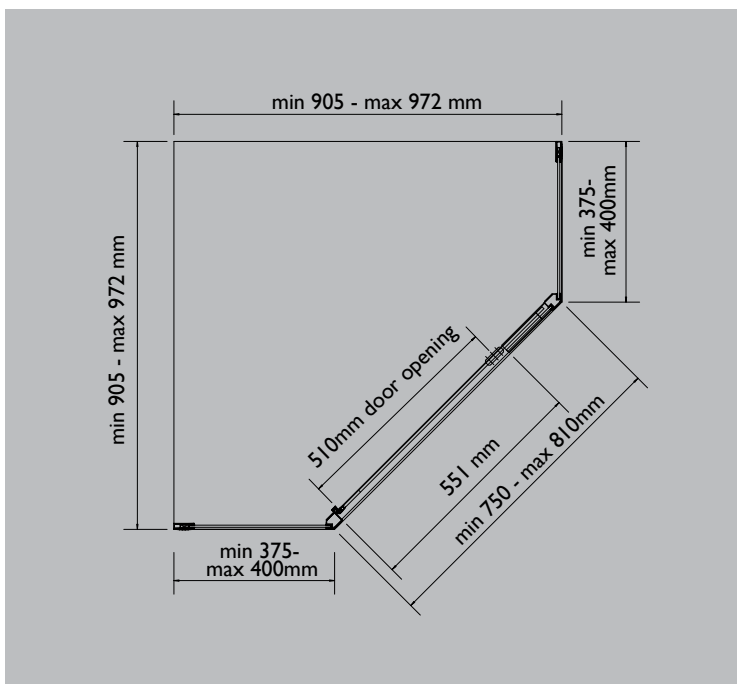

1000

DISCLAIMER

The manufacturer/distributor reserves the right to vary specifications or delete models from their range without prior notification. Dimensions and set-outs listed are correct at the time of publication however the manufacturer/distributor takes no responsibility for printing errors.

Toll Free: 1800 902 226
sales@marbletrend.com.au
www.marbletrend.com.au