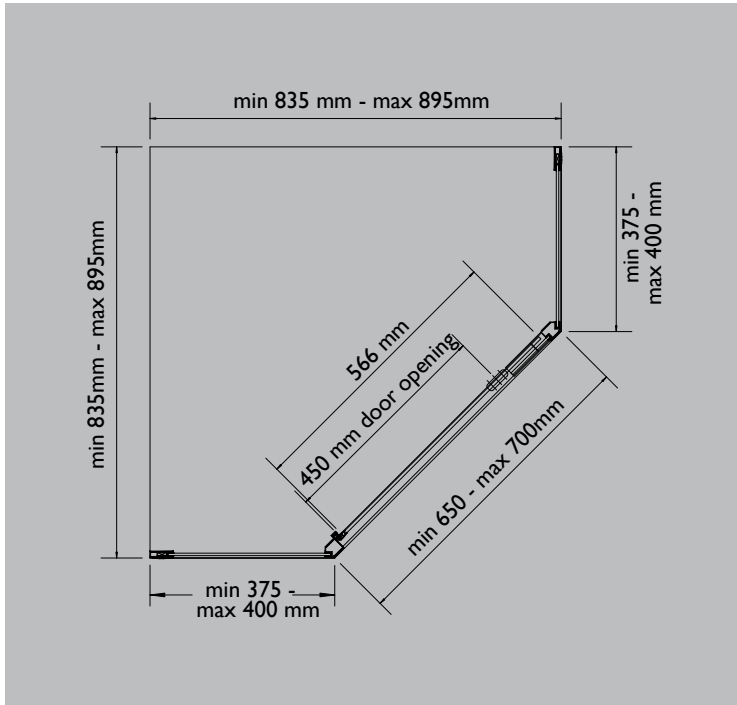

boston 2000

NEO corner shower screen

914