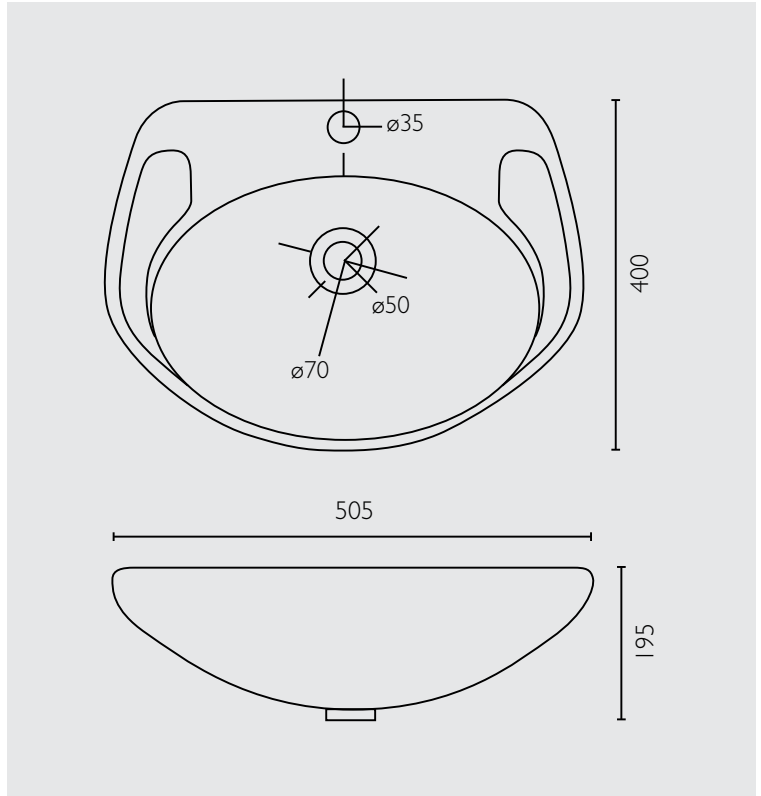

casey

basin

FEATURES AND BENEFITS

- > Oval semi-recessed basin
- > Two soap holders
- > 1 or 3 taphole
- > Simple design

SIZES

- > 505mm x 400mm
- > Internal depth - 160mm

WASTE

- > 40mm (not included)

CODES

- | | |
|----------|---|
| BC42A1CW | Casey Semi Recess 505x400 White 3th Vit China |
| BC42C1CW | Casey Semi Recess 505x400 White 1th Vit China |

DISCLAIMER

The manufacturer/distributor reserves the right to vary specifications or delete models from their range without prior notification. Dimensions and set-outs listed are correct at the time of publication however the manufacturer/distributor takes no responsibility for printing errors.