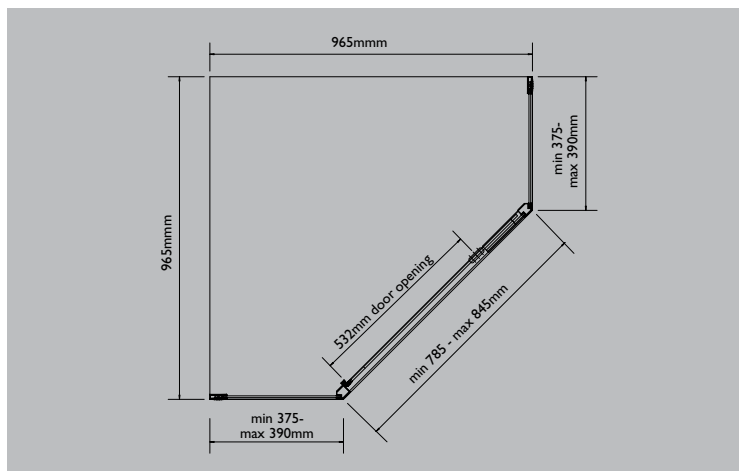

hampton

shower screen

SIZES

Suit shower bases/tiled floor

900 x 900

1000 x 1000

Actual Size of Screen min - max sizes

Front set min 800 - max 875mm
Side set min 848 - max 863mm

Front set min 900 - max 975mm
Side set min 948 - max 963mm

Corner NEO

1000 x 1000

Door panel min 785 - max 845mm
Side panel min 375 - max 390mm

HEIGHT

> 1830mm

FRAME COLOUR

> White and Chrome

CODES

900 Chrome	SSHA26CHCLP
900 White	SSHA26WHCLP
1000 Chrome	SSHA40CHCLP
1000 White	SSHA40WHCLP

FEATURES & BENEFITS

- > Robust constructed pivot magnetic seal door with toughened safety glass
- > Smooth lines for easy cleaning
- > Fully reversible for left and right hand entry
- > Plain wall liners available to suit project base
- > Hampton wall liners available to suit Hampton base
- > Screen only height 1830mm

Toll Free: 1800 902 226
sales@marbletrend.com.au
www.marbletrend.com.au

hampton

shower screen

900X900

1000X1000

1000 NEO CORNER

DISCLAIMER

The manufacturer/distributor reserves the right to vary specifications or delete models from their range without prior notification. Dimensions and set-outs listed are correct at the time of publication however the manufacturer/distributor takes no responsibility for printing errors.