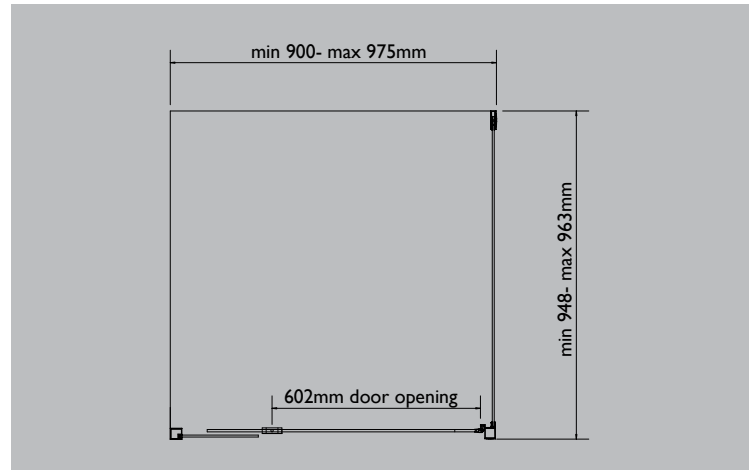

hampton

shower screen

SIZES

Suit shower bases/tiled floor

900 x 900

1000 x 1000

Actual Size of Screen min - max sizes

Front set min 800 - max 875mm
Side set min 848 - max 863mm

Front set min 900 - max 975mm
Side set min 948 - max 963mm

Corner NEO

1000 x 1000

Door panel min 785 - max 845mm
Side panel min 375 - max 390mm

HEIGHT

> 1830mm

FRAME COLOUR

> White and Chrome

CODES

900 Chrome	SSHA26CHCLP
900 White	SSHA26WHCLP
1000 Chrome	SSHA40CHCLP
1000 White	SSHA40WHCLP

FEATURES & BENEFITS

- > Robust constructed pivot magnetic seal door with toughened safety glass
- > Smooth lines for easy cleaning
- > Fully reversible for left and right hand entry
- > Plain wall liners available to suit project base
- > Hampton wall liners available to suit Hampton base
- > Screen only height 1830mm

Toll Free: 1800 902 226
sales@marbletrend.com.au
www.marbletrend.com.au

hampton

shower screen

900X900

1000X1000

1000 NEO CORNER

DISCLAIMER

The manufacturer/distributor reserves the right to vary specifications or delete models from their range without prior notification. Dimensions and set-outs listed are correct at the time of publication however the manufacturer/distributor takes no responsibility for printing errors.