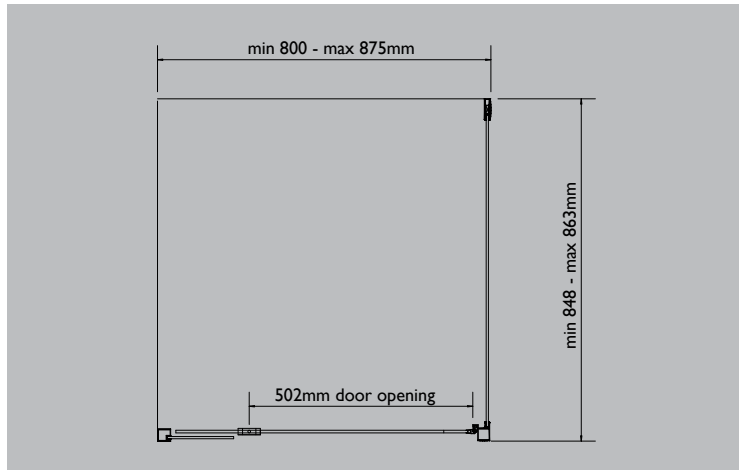

hampton

shower screen

900X900