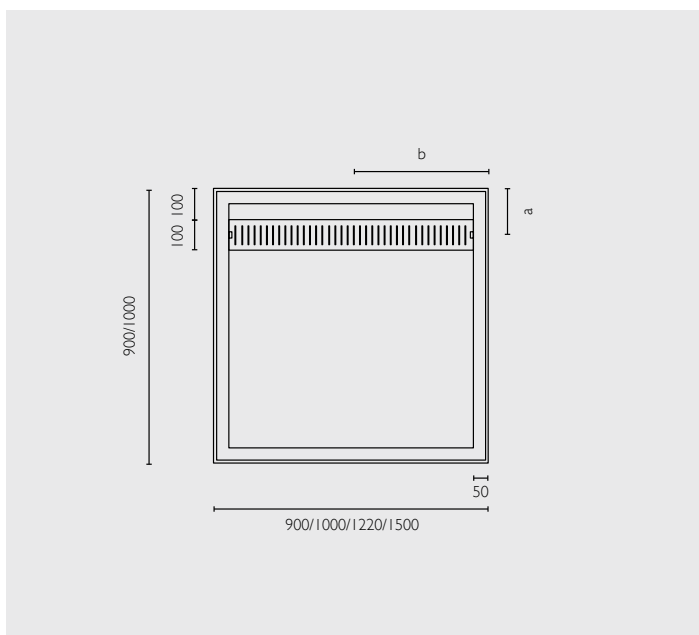

select

shower base

Features & Benefits

- Modern stainless grate, which can be removed for cleaning
- 40mm height (low profile)
- Can be installed flush with floor level
- Select base has a 50mm waste, standard for most households
- Waste position is rear, to suit most applications
- No mortar bed required (self supporting)

Size

- 900 x 900mm rear outlet, a: 150, b: 450mm
- 1000 x 1000mm rear outlet, a: 150, b: 500mm
- 1220 x 900mm rear outlet, a: 150, b: 610mm
- 1500 x 900mm rear outlet, a: 150, b: 750mm

Colour

- White

Manufacturing Materials