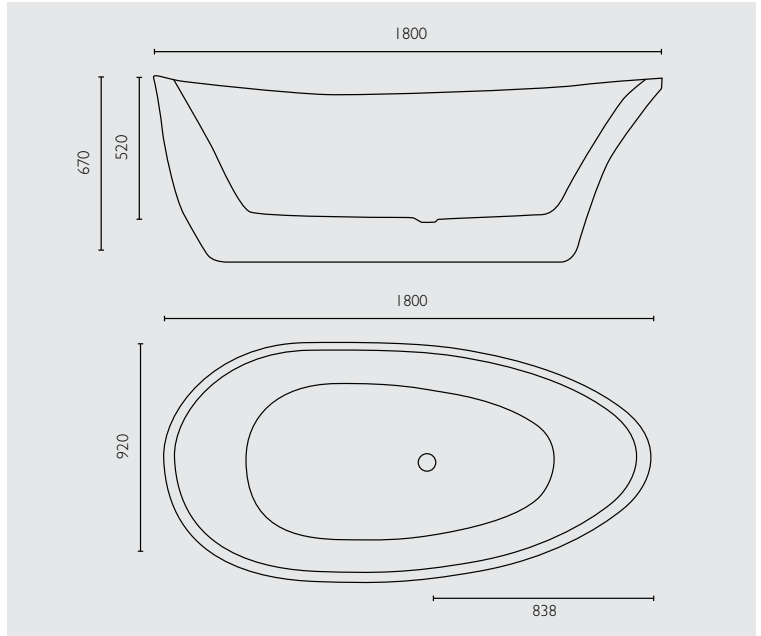

utopa

freestanding bath

FEATURES & BENEFITS

- > A bath to have in your new bathroom for its style, beauty and complete indulgence
- > Centre waste of 40mm (plug and waste not supplied)
- > Large enough for 2 people
- > Smooth lines for easy cleaning

SIZES

- > 1800mm x 920mm x 670mm
- > Internal depth 520mm
- > Overall depth 670mm

COLOURS

- > White only

VOLUME

- > 300 Litres

WASTE

- > 40mm (not included)