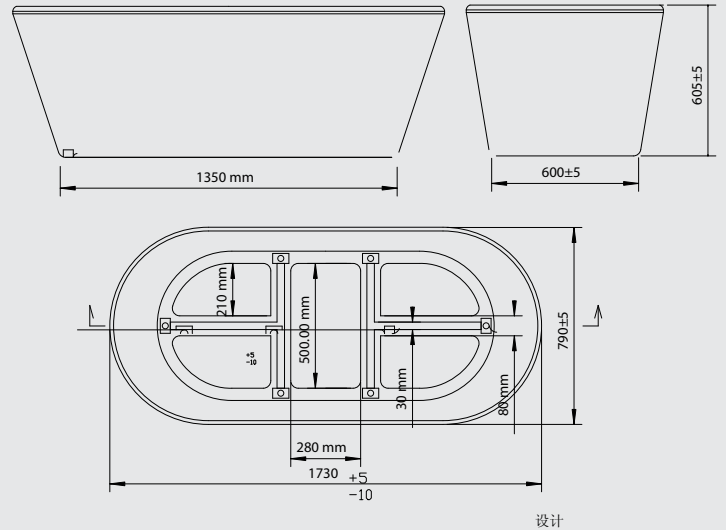

merge

freestanding bath

FEATURES & BENEFITS

- > Modern freestanding acrylic bath
- > Smooth lines for easy cleaning
- > Centre waste
- > Dual lumber support
- > Timeless design
- > Easy to install
- > Light weight

SIZE

- > 1750mm x 800mm x 600mm (h)
  internal depth 450mm

COLOURS

- > White

VOLUME

- > 250 litres

WASTE

- > 40mm (not included)

WEIGHT

- > to come

MANUFACTURING MATERIALS

- > Acrylic

GUARANTEE

- > Baths come with a 5 year guarantee
- > Marbletrend will replace this product if a fault is shown to be caused by faulty manufacturing or materials, prior to correct installation
- > This guarantee does not include removal and installation costs

CODES

MBWHWH 9322422003157
MBWHWHO With Overflow 9322422005502

DISCLAIMER

The manufacturer/distributor reserves the right to vary specifications or delete models from their range without prior notification. Dimensions and set-outs listed are correct at the time of publication however the manufacturer/distributor takes no responsibility for printing errors.

HEAD OFFICE VIC
22 JERSEY ROAD
BAYSWATER VIC 3153
T. (03) 9729 6777
F. (03) 9729 0115

NSW/ACT
T. (02) 9679 8888 F. (02) 9679 8700
QUEENSLAND
T. (07) 3386 1866 F. (07) 3386 1877
TASMANIA
T. (03) 6334 2992 F. (03) 6334 2994

WESTERN AUSTRALIA
T. (08) 9240 7299 F. (08) 9240 6144
SOUTH AUSTRALIA
T. (08) 8387 7344 F. (08) 8387 7355
DARWIN
T. (08) 8948 5062 F. (08) 8985 3465

FAR NORTH QLD
T. (07) 4779 0177 F. (07) 4775 1480

sales@marbletrend.com.au
www.marbletrend.com.au