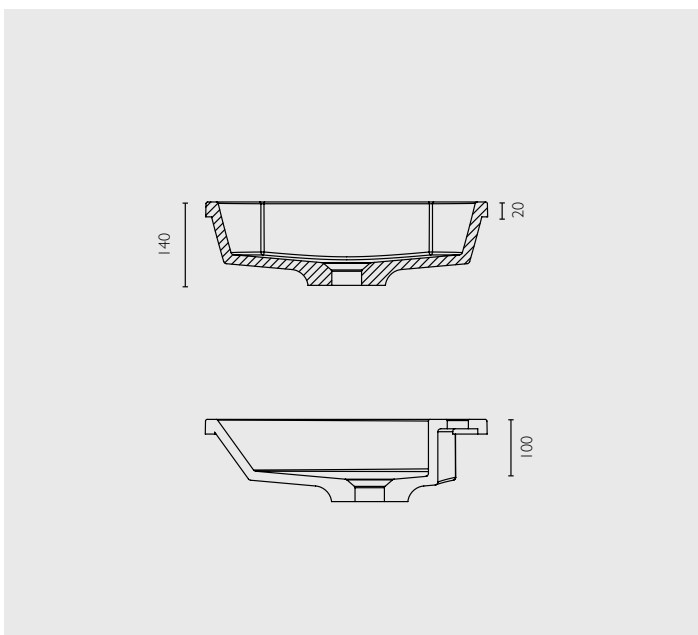

select

480 round slimline vessel

Features & Benefits

- . Modern design that would be a great feature in any bathroom
- . 1 tap hole only
- . Smooth seamless finish offering a large bowl
- . Takes a 40mm plug and waste (not supplied)
- . Slimline design

Sizes

- . Diameter - 480mm
- . Height from bench - 20mm
- . Overall height - 140mm
- . Bowl depth - 100mm

Colours

- . White only

Manufacturing Materials

- . Marblelite™

Guarantee

- . Vessels come with a 5 year guarantee
- . Marbletrend will supply a replacement product where a fault is shown to be caused by faulty manufacture or materials, prior to correct installation