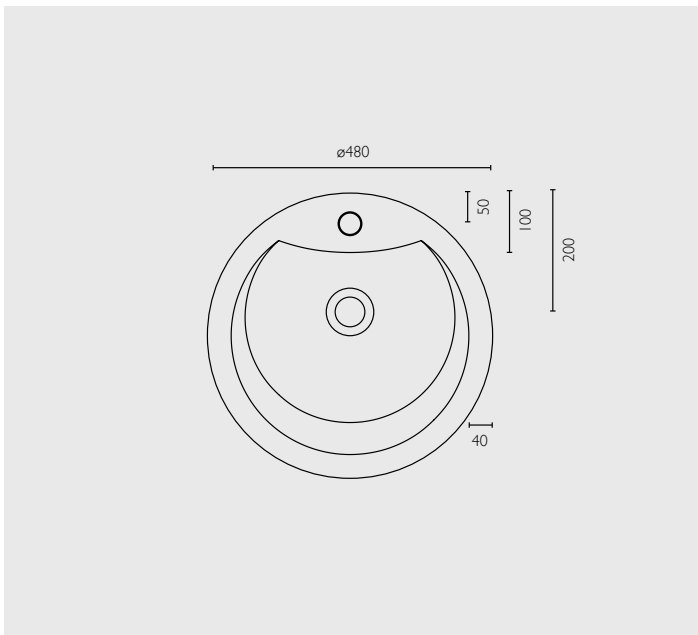

select

480 round slimline vessel

Features & Benefits

- . Modern design that would be a great feature in any bathroom
- . 1 tap hole only
- . Smooth seamless finish offering a large bowl
- . Takes a 40mm plug and waste (not supplied)
- . Slimline design

Sizes

- . Diameter - 480mm
- . Height from bench - 20mm
- . Overall height - 140mm
- . Bowl depth - 100mm

Colours

- . White only

Manufacturing Materials

- . Marblelite™

Guarantee

- . Vessels come with a 5 year guarantee
- . Marbletrend will supply a replacement product where a fault is shown to be caused by faulty manufacture or materials, prior to correct installation