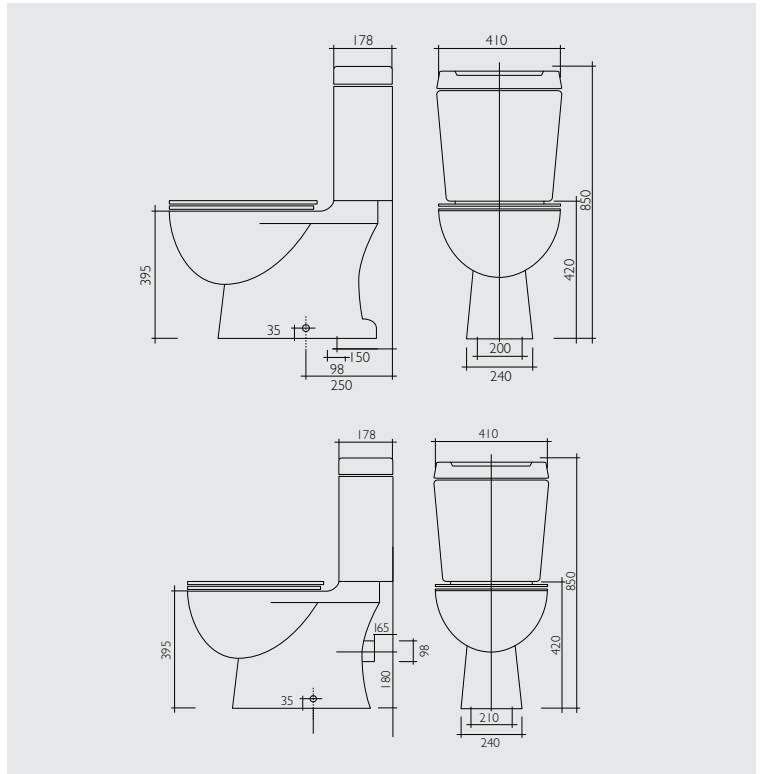

select

toilet suite

MARBLETREND

FEATURES & BENEFITS

- > Vitreous China- strong and durable
- > Strong durable seat
- > Quiet flush
- > 4.5/3 litre
- > 4 star WELS rating
- > Easy installation
- > Water inlet right hand side
- > 12 month warranty
- > Complies to Australian Standards

RIM CONFIGURATION

- > Box rim

PAN FIXING

- > Screw to floor and inbedded on silicone

CISTERN FIXING

- > Bolted directly to pan

GEBERIT WATER INLET

- > Bottom inlet right hand side

INLET VALVE

- > 1000 kpa

COLOURS

- > White

SET OUTS

- > S trap 150mm from finished plaster
- > P trap 180mm

STANDARDS

- > AS 1172.1 and AS 1172.2