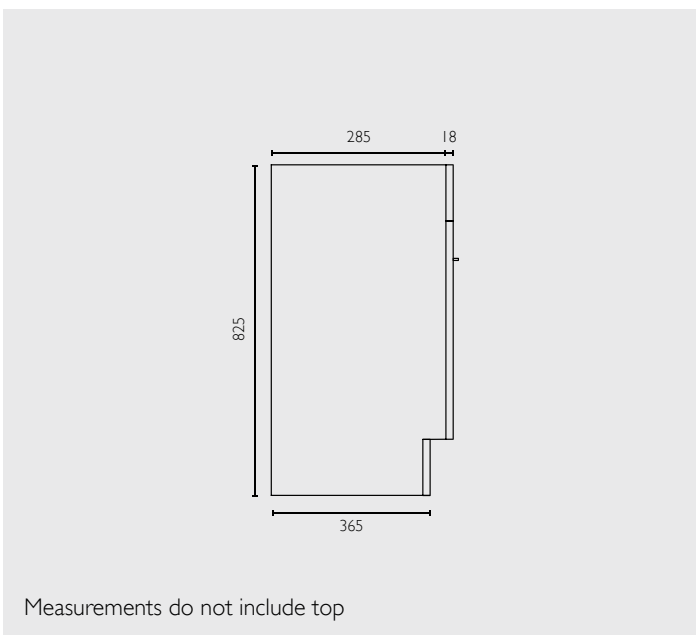

# pioneer deluxe

semi recessed vanity

Measurements do not include top

## Features & Benefits

- . Simple design that would be a great feature in any bathroom
- . Available with left or right hand drawers (750, 900 and 1200 only)
- . Comes with chrome bow handles
- . Available white or ivory
- . Your choice of 1 or 3 tap hole
- . Top takes a 40mm plug and waste (not supplied)
- . Height of cabinet 825mm

## Handle type

- . Bow chrome plated 110mm ø96mm

## Sizes

- . 750mm x 310mm (1 door 3 drawers)
- . 900mm x 310mm (2 door 3 drawers)
- . 1200mm x 310mm (3 door 3 drawers)