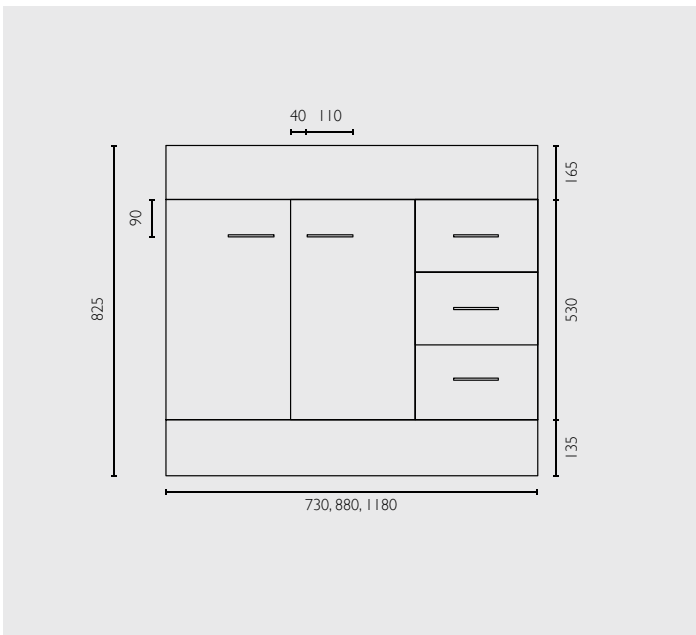

# pioneer deluxe

semi recessed vanity

Measurements do not include top

## Features & Benefits

- . Simple design that would be a great feature in any bathroom
- . Available with left or right hand drawers (750, 900 and 1200 only)
- . Comes with chrome bow handles
- . Available white or ivory
- . Your choice of 1 or 3 tap hole
- . Top takes a 40mm plug and waste (not supplied)
- . Height of cabinet 825mm

## Handle type

- . Bow chrome plated 110mm ø96mm

## Sizes

- . 750mm x 310mm (1 door 3 drawers)
- . 900mm x 310mm (2 door 3 drawers)
- . 1200mm x 310mm (3 door 3 drawers)