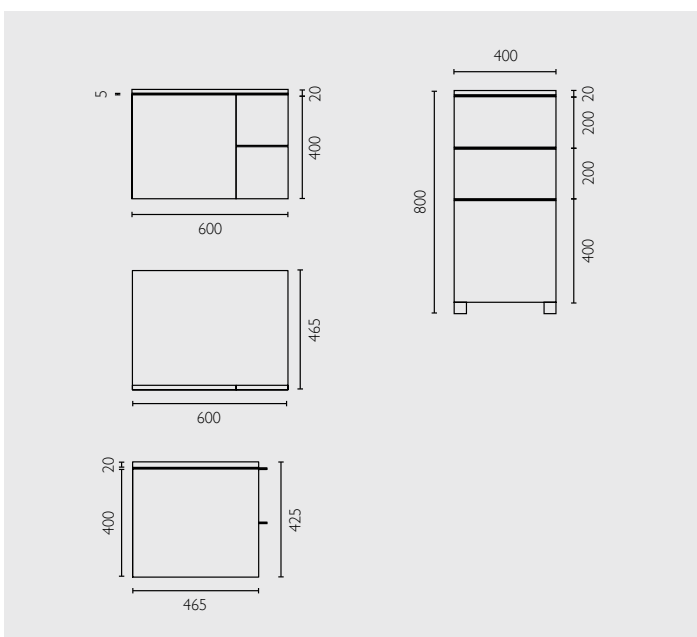

Tallboy

Features & Benefits

- Modern design with minimal designer handles in brushed chrome
- Wall hung option only
- Soft closing doors
- Matching mirrors
- Available with matching Tallboy (in Galaxy White only)

Sizes

- Vanity - 600mm x 465mm x 425mm (1 door 2 drawers)
- Tallboy - 400mm x 310mm x 800 stand (1 door 2 drawers)

Vessel Sizes

- Select Square 420mm x 420mm x 80mm from bench
- Select Round 440mm diameter x 80mm from bench
- Bowl depth 140mm

Tap Options

- Select Square vessel 1 or 3 tap holes
- Select Round vessel 1 tap hole only

Handle

- Hafele model no: 124.02.220
- 70mm chrome plated polished aluminium

Vanity Colours

- Gloss White
- Galaxy White/Oyster
- Mushroom Linea

Vessel Colour

- White only

Tallboy Colour

- Galaxy White only

Other Options

- Pure mirror 900mmH x 400mmW in galaxy white
- Fresh mirror 900mmH x 400mmW in gloss white

Manufacturing Materials

- The vanity and stand are made of Deco foil
- The vessel is made of Marblelite™

Guarantee

- Vanities come with a 12 month guarantee
- Marbletrend will replace a vanity where the problem is shown to be a fault in manufacturing or materials, prior to correct installation
- The Select vessels come with a 5 year guarantee with the above conditions

Disclaimer

The manufacturer/distributor reserves the right to vary specifications or delete models from their range without prior notification. Dimensions and set-outs listed are correct at the time of publication however the manufacturer/distributor takes no responsibility for printing errors.

HEAD OFFICE VIC
22 JERSEY ROAD
BAYSWATER VIC 3153
T. (03) 9729 6777
F. (03) 9729 0115

NSW/ACT
QLD
TAS
WA
SA
DARWIN
TOWNSVILLE

T. (02) 9679 8888 F. (02) 9679 8700
T. (07) 3386 1866 F. (07) 3386 1877
T. (03) 6334 2992 F. (03) 6334 2994
T. (08) 9240 7299 F. (08) 9240 6144
T. (08) 8387 7344 F. (08) 8387 7355
T. (08) 8948 5062 F. (08) 8985 3465
T. (07) 4775 5784 F. (07) 4725 8480