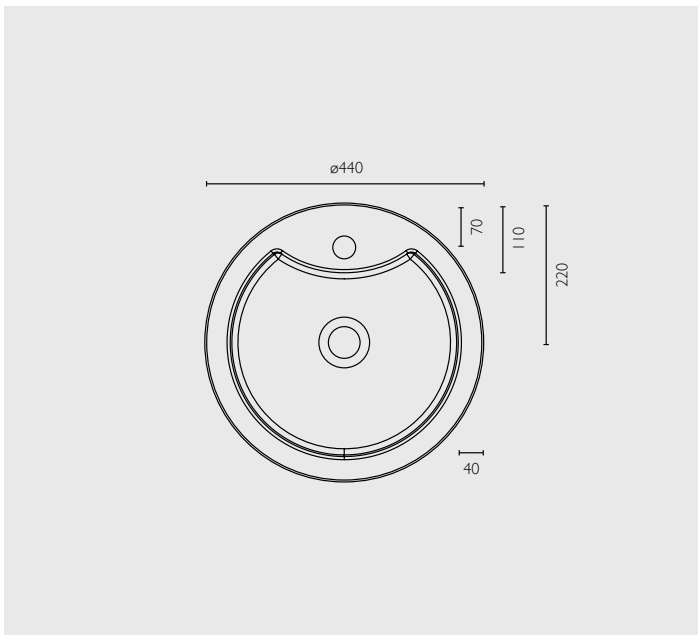

select

440 round vessel

Features & Benefits

- . Modern design that would be a great feature in any bathroom
- . 1 tap hole only
- . Smooth seamless finish offering a large bowl
- . Takes a 40mm plug and waste (not supplied)
- . Suitable to go with the Pure range of cabinets
- . Also available in slimline height 20mm

Sizes

- . Diameter - 440mm
- . Height from bench top - 80mm
- . Overall height - 153mm
- . Bowl depth - 115mm

Colours

- . White only

Manufacturing Materials

- . Marblelite™

Guarantee

- . Vessels come with a 5 year guarantee
- . Marbletrend will supply a replacement product where a fault is shown to be caused by faulty manufacture or materials, prior to correct installation