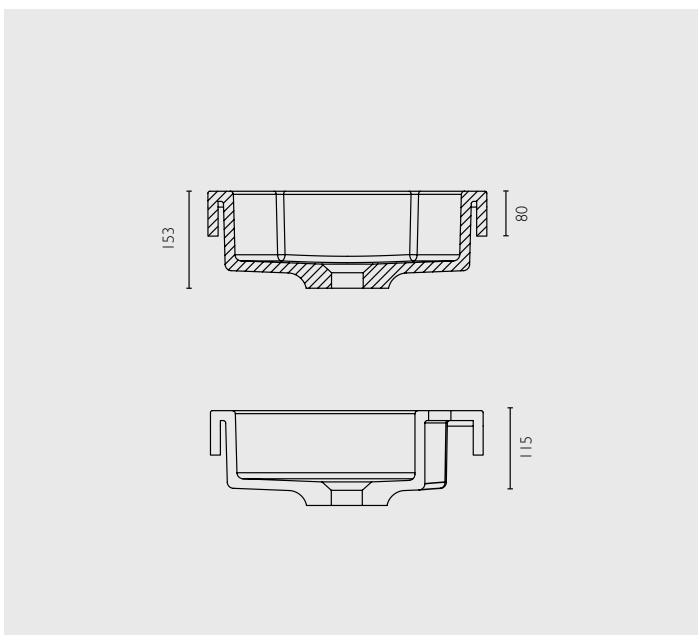

select

440 round vessel

Features & Benefits

- . Modern design that would be a great feature in any bathroom
- . 1 tap hole only
- . Smooth seamless finish offering a large bowl
- . Takes a 40mm plug and waste (not supplied)
- . Suitable to go with the Pure range of cabinets
- . Also available in slimline height 20mm

Sizes

- . Diameter - 440mm
- . Height from bench top - 80mm
- . Overall height - 153mm
- . Bowl depth - 115mm

Colours

- . White only

Manufacturing Materials

- . Marblelite™

Guarantee

- . Vessels come with a 5 year guarantee
- . Marbletrend will supply a replacement product where a fault is shown to be caused by faulty manufacture or materials, prior to correct installation