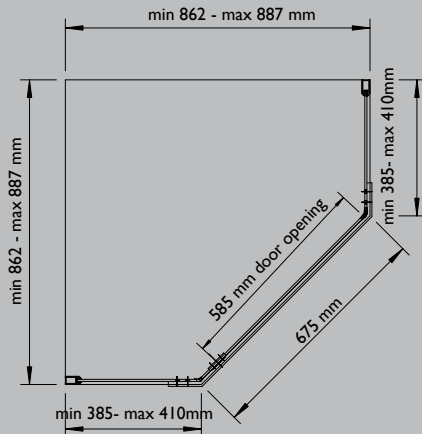

fresh 2000

neo corner semi frameless shower screen

914 NEO Corner