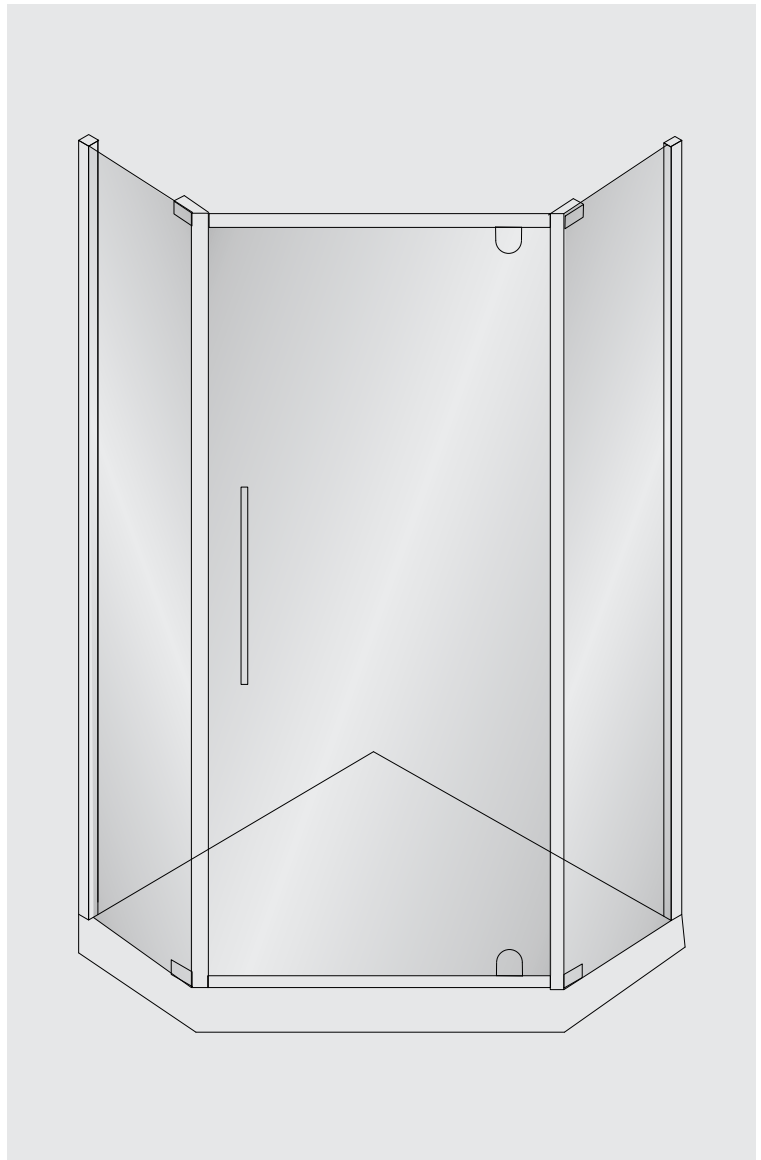

# fresh 2000

neo corner semi frameless shower screen

## Features & Benefits

- Semi-frameless design
- Post n rail handle
- Toughened glass doors for increased safety
- Plain wall liner available
- Suits Project, Evo and Hampton bases
- Screen height 2000mm
- Magnetic seal door

## Size Options

### Suit shower bases/ tiled floor

914 NEO Corner

1000 NEO Corner