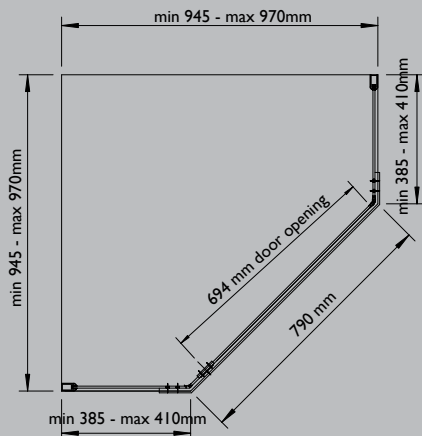

1000 NEO Corner

Guarantee

12 months, where we will replace this product if a fault is shown to be caused by faulty manufacturing or materials. This guarantee does not include removal and installation costs.

Disclaimer

The manufacturer/distributor reserves the right to vary specifications or delete models from their range without prior notification. Dimensions and set-outs listed are correct at the time of publication however the manufacturer/distributor takes no responsibility for printing errors.