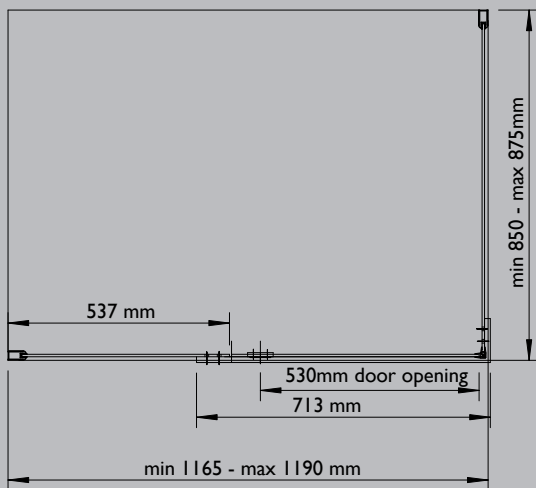

Size Options

Suit shower bases/ tiled floor

900 x 900

1000 x 1000

1220 x 900

Actual Size of screen min - max sizes

Front min 850-max 875

Side min 850-max 875

Front min 950-max 975

Side min 950-max 975

Front min 1165-max 1190

Side min 850-max 875

Screen Height

2000mm

Frame Colour

- Chrome

Handle

- 420mm H
- Chrome only

Manufacturing Materials

- 6mm toughened glass,
- Aluminium Frame

Product codes

	Front	Side
900	SSFR26CHCLP	SSFR26CHCLR
1000	SSFR40CHCLP	SSFR40CHCLR
1220	SSFR34CHCLP	SSFR26CHCLR

Height
2000 mm

Fresh 2000 semi frameless

900

1000

1200

Guarantee

12 months, where we will replace this product if a fault is shown to be caused by faulty manufacturing or materials. This guarantee does not include removal and installation costs.