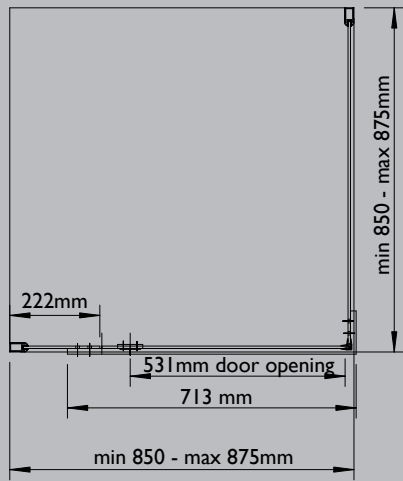

Size Options

Suit shower bases/ tiled floor

900 x 900

1000 x 1000

1220 x 900

Actual Size of screen min - max sizes

Front min 850-max 875

Side min 850-max 875

Front min 950-max 975

Side min 950-max 975

Front min 1165-max 1190

Side min 850-max 875

Screen Height

2000mm

Frame Colour

- Chrome

Handle

- 420mm H
- Chrome only

Manufacturing Materials

- 6mm toughened glass,
- Aluminium Frame

Product codes

	Front	Side
900	SSFR26CHCLP	SSFR26CHCLR
1000	SSFR40CHCLP	SSFR40CHCLR
1220	SSFR34CHCLP	SSFR26CHCLR

Height
2000 mm

Fresh 2000 semi frameless

900

1000

1200

Guarantee

12 months, where we will replace this product if a fault is shown to be caused by faulty manufacturing or materials. This guarantee does not include removal and installation costs.