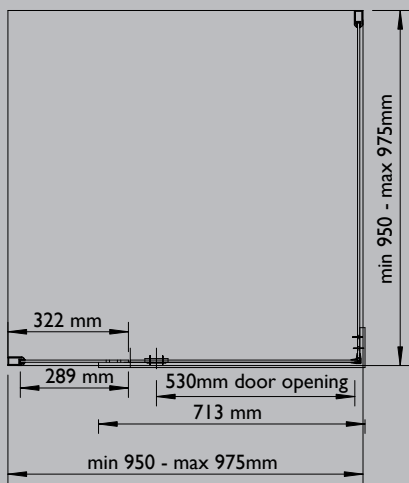

Size Options

Suit shower bases/ tiled floor

900 x 900

1000 x 1000

1220 x 900

Actual Size of screen min - max sizes

Front min 850-max 875

Side min 850-max 875

Front min 950-max 975

Side min 950-max 975

Front min 1165-max 1190

Side min 850-max 875

Screen Height

2000mm

Frame Colour

- Chrome

Handle

- 420mm H
- Chrome only

Manufacturing Materials

- 6mm toughened glass,
- Aluminium Frame

Product codes

	Front	Side
900	SSFR26CHCLP	SSFR26CHCLR
1000	SSFR40CHCLP	SSFR40CHCLR
1220	SSFR34CHCLP	SSFR26CHCLR

Height
2000 mm

Fresh 2000 semi frameless

900

1000

1200

Guarantee

12 months, where we will replace this product if a fault is shown to be caused by faulty manufacturing or materials. This guarantee does not include removal and installation costs.