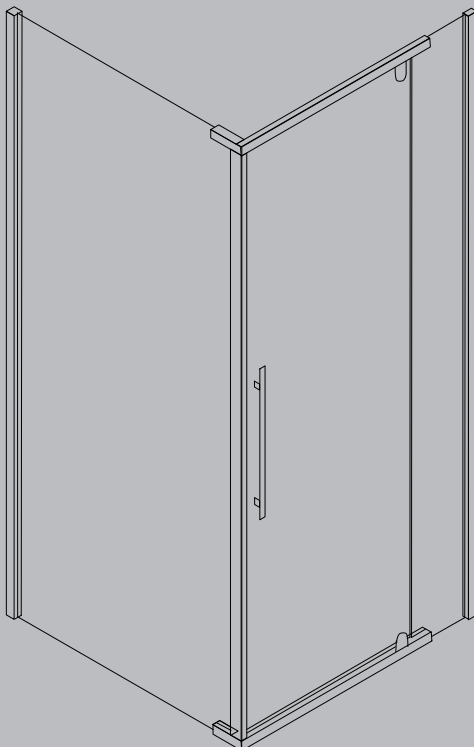

Fresh 2000 semi frameless

Features & Benefits

- Semi-frameless design
- Post n rail handle
- Toughened glass doors for increased safety
- Plain wall liner available
- Suits Project, Evo, Hampton and Select bases
- Screen height 2000mm
- Magnetic seal door
- Left hand and right hand return available

Size Options

Suit shower bases/ tiled floor

900 x 900

1000 x 1000

1220 x 900

Actual Size of screen min - max sizes

Front min 850-max 875

Side min 850-max 875

Front min 950-max 975

Side min 950-max 975

Front min 1165-max 1190

Side min 850-max 875

Screen Height

2000mm

Frame Colour

- Chrome

Height
2000 mm

Fresh 2000 semi frameless

900

1000

1200

Guarantee

12 months, where we will replace this product if a fault is shown to be caused by faulty manufacturing or materials. This guarantee does not include removal and installation costs.