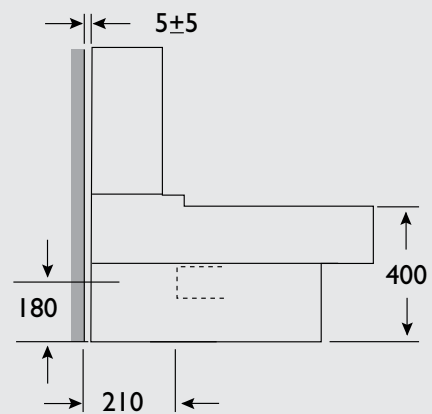

SETOUT

- > PTrap 180mm
- > STrap 100 - 165mm

COLOURS

- > White only

CISTERN

- > Water Inlet: Bottom left or bottom right via hole in pan. Super quiet operation & wide availability as a replacement. 1000kpa max.
- > Outlet Valve: Quality outlet valve for reliability and quiet operation.