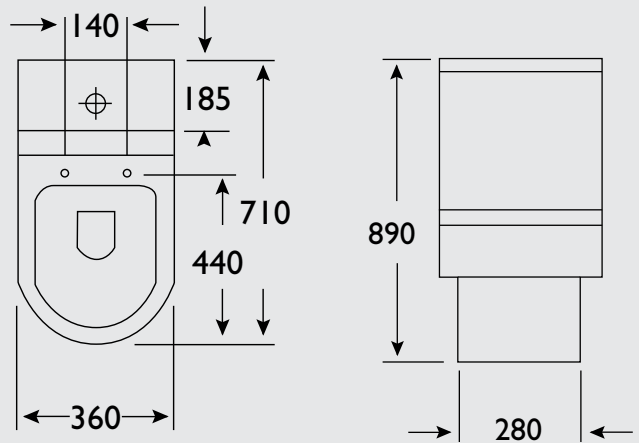

SETOUT

- > PTrap 180mm
- > STrap 100 - 165mm

COLOURS

- > White only

CISTERN

- > Water Inlet: Bottom left or bottom right via hole in pan. Super quiet operation & wide availability as a replacement. 1000kpa max.
- > Outlet Valve: Quality outlet valve for reliability and quiet operation.