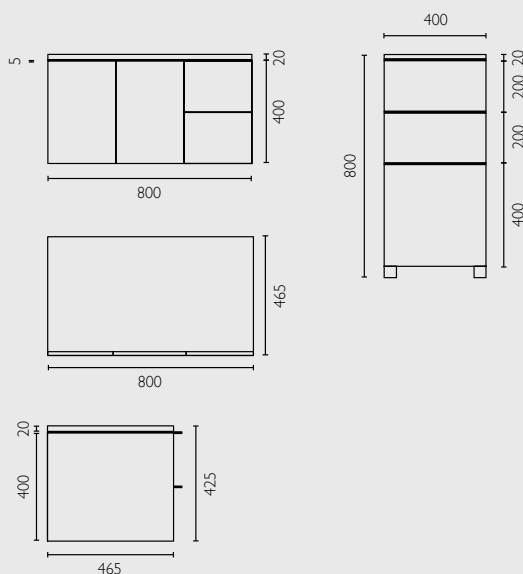

HEAD OFFICE VIC
22 JERSEY ROAD
BAYSWATER VIC 3153
T. (03) 9729 6777
F. (03) 9729 0115

NSW/ACT
QLD
TAS
WA
SA
DARWIN
TOWNSVILLE

T. (02) 9679 8888 F. (02) 9679 8700
T. (07) 3386 1866 F. (07) 3386 1877
T. (03) 6334 2992 F. (03) 6334 2994
T. (08) 9240 7299 F. (08) 9240 6144
T. (08) 8387 7344 F. (08) 8387 7355
T. (08) 8948 5062 F. (08) 8985 3465
T. (07) 4775 5784 F. (07) 4725 8480