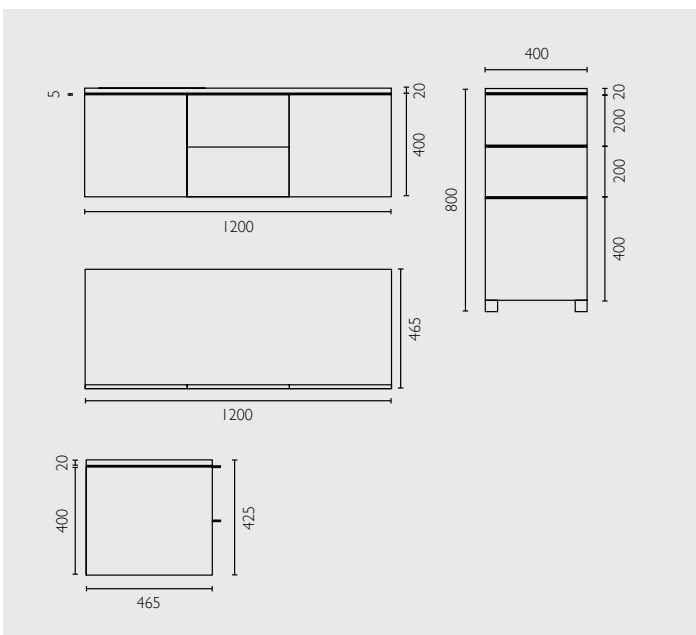

HEAD OFFICE VIC
22 JERSEY ROAD
BAYSWATER VIC 3153
T. (03) 9729 6777
F. (03) 9729 0115

NSW/ACT
QLD
TAS
WA
SA
DARWIN
TOWNSVILLE

T. (02) 9679 8888 F. (02) 9679 8700
T. (07) 3386 1866 F. (07) 3386 1877
T. (03) 6334 2992 F. (03) 6334 2994
T. (08) 9240 7299 F. (08) 9240 6144
T. (08) 8387 7344 F. (08) 8387 7355
T. (08) 8948 5062 F. (08) 8985 3465
T. (07) 4775 5784 F. (07) 4725 8480

SALES@MARBLETREND.COM.AU
WWW.MARBLETREND.COM.AU