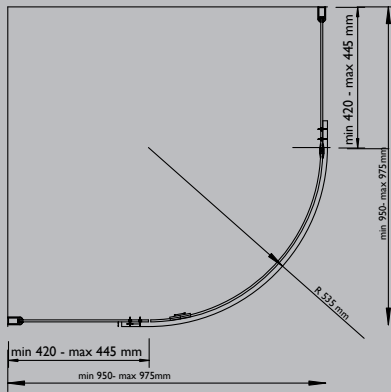

Fresh 2000 curved semi frameless

1000 Curved

Guarantee

12 months, where we will replace this product if a fault is shown to be caused by faulty manufacturing or materials. This guarantee does not include removal and installation costs.

Disclaimer

The manufacturer/distributor reserves the right to vary specifications or delete models from their range without prior notification. Dimensions and set-outs listed are correct at the time of publication however the manufacturer/distributor takes no responsibility for printing errors.