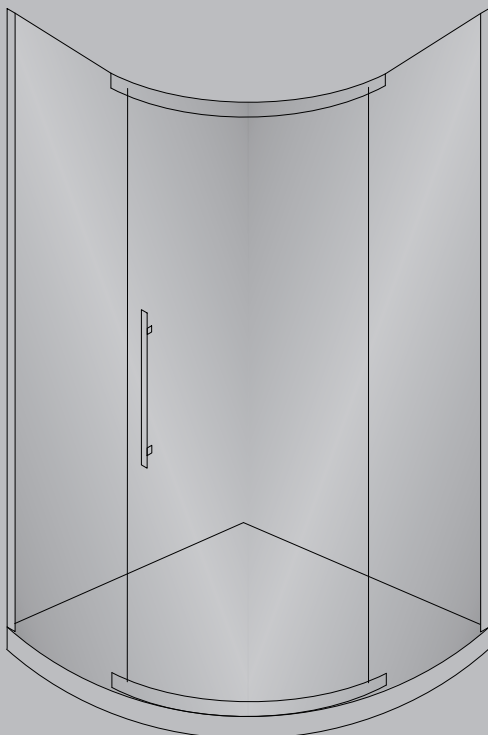

Fresh 2000 curved semi frameless

Features & Benefits

- Semi-frameless design
- Post n rail handle
- Toughened glass doors for increased safety
- Plain wall liner available
- Suits Project, Evo, Hampton and Select bases
- Screen height 2000mm
- Magnetic seal door

Size Options

Suit shower bases/ tiled floor

1000 Curved

Actual Size of screen min - max sizes

Front min 950-max 975

Side min 950-max 975

Screen Height

2000mm

Frame Colour

- Chrome

Handle

- 420mm H
- Chrome only

Manufacturing Materials

- 6mm toughened glass,
- Aluminium Frame

Product Code

1000 Corner Curved

Front

SSFR99CHCLP

Return

SSFR99CHCLR

www.marbletrend.com.au

Fresh 2000 curved semi frameless

1000 Curved

Guarantee