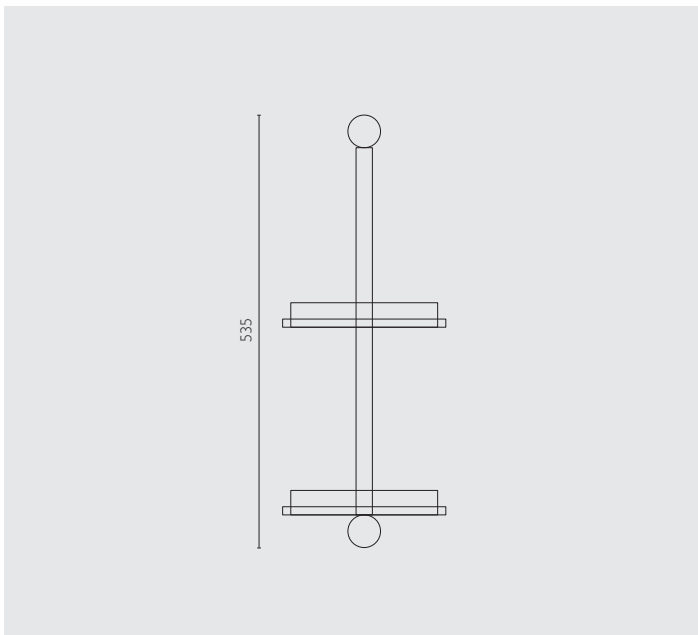

medea

2 & 3 tier

Features & Benefits

- Stylish Shelving
- Ample storage
- Simple design to compliment any décor
- Easy to install
- Can be fitted onto tiled or acrylic walls

Sizes

- 2 tier 535mm (h)
- 3 tier 770mm (h)