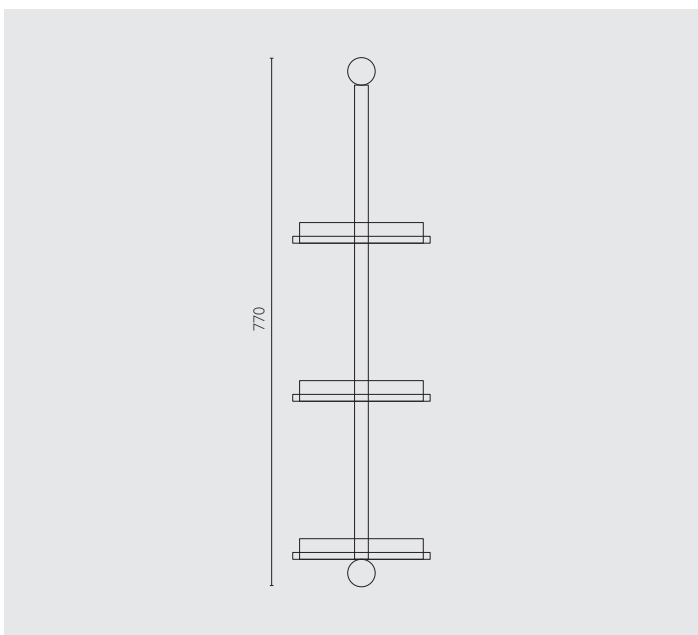

Disclaimer

The manufacturer/distributor reserves the right to vary specifications or delete models from their range without prior notification. Dimensions and set-outs listed are correct at the time of publication however the manufacturer/distributor takes no responsibility for printing errors.

HEAD OFFICE VIC
22 JERSEY ROAD
BAYSWATER VIC 3153
T. (03) 9729 6777
F. (03) 9729 0115

NSW/ACT
QLD
TAS
WA
SA
DARWIN
TOWNSVILLE

T. (02) 9679 8888 F. (02) 9679 8700
T. (07) 3386 1866 F. (07) 3386 1877
T. (03) 6334 2992 F. (03) 6334 2994
T. (08) 9240 7299 F. (08) 9240 6144
T. (08) 8387 7344 F. (08) 8387 7355
T. (08) 8948 5062 F. (08) 8985 3465
T. (07) 4775 5784 F. (07) 4725 8480

SALES@MARBLETREND.COM.AU
WWW.MARBLETREND.COM.AU