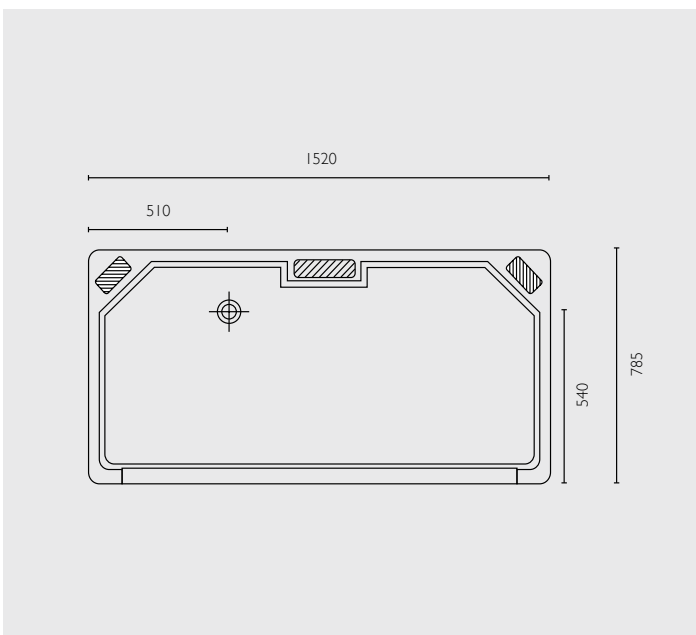

### Features & Benefits

- . Large and luxurious shower bath
- . One piece construction, leakproof
- . Fully moulded soap holders at both shower and bath level
- . Waste is positioned 540mm from front, 510mm from left hand side
- . Comes standard with curtain rail
- . Screen available as an option

### Sizes

- . 1520mm x 785mm
- . 1835mm high
- . 380mm high step

### Waste

- . 40mm PVC