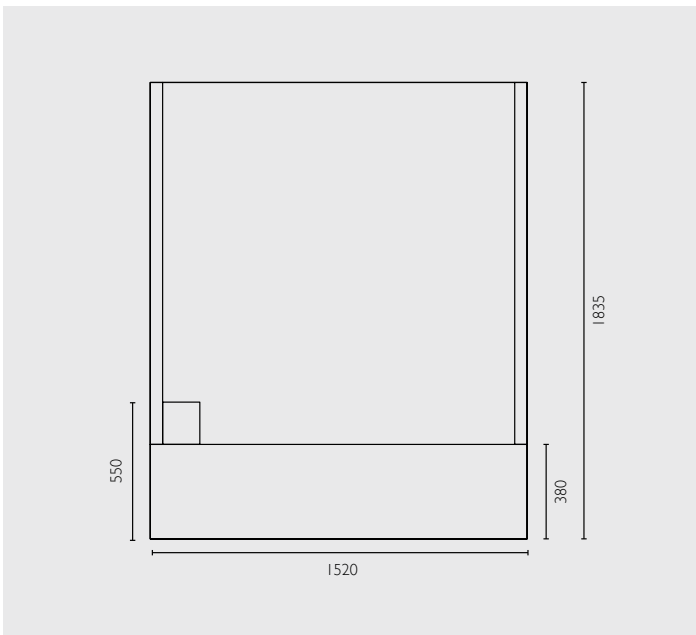

# se 46

shower enclosure

### Features & Benefits

- . Large and luxurious shower bath
- . One piece construction, leakproof
- . Fully moulded soap holders at both shower and bath level
- . Waste is positioned 540mm from front, 510mm from left hand side
- . Comes standard with curtain rail
- . Screen available as an option

### Sizes

- . 1520mm x 785mm
- . 1835mm high
- . 380mm high step

### Waste

- . 40mm PVC