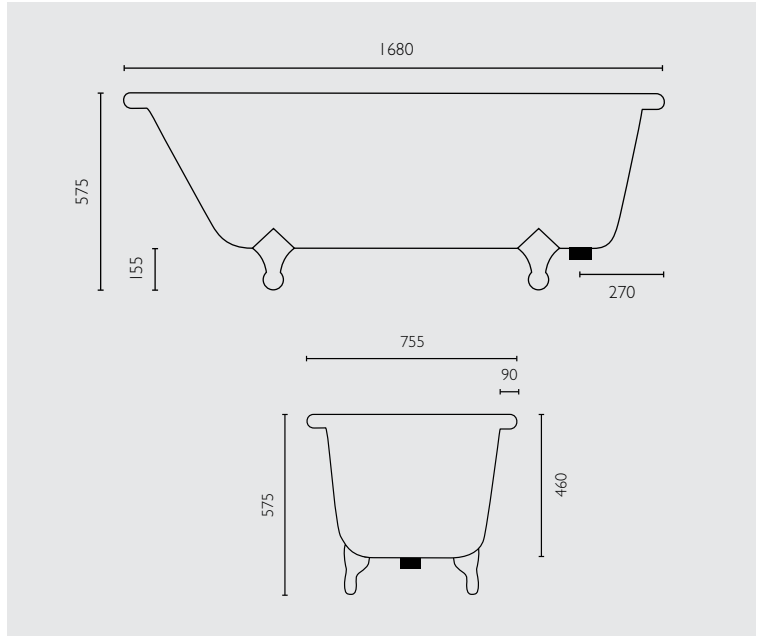

# traditional

1680 bath

## SIZES

- > 1680mm x 755mm x 575mm

## VOLUME

- > 1680 210litres nominal

## WEIGHT

- > 1680 45kg