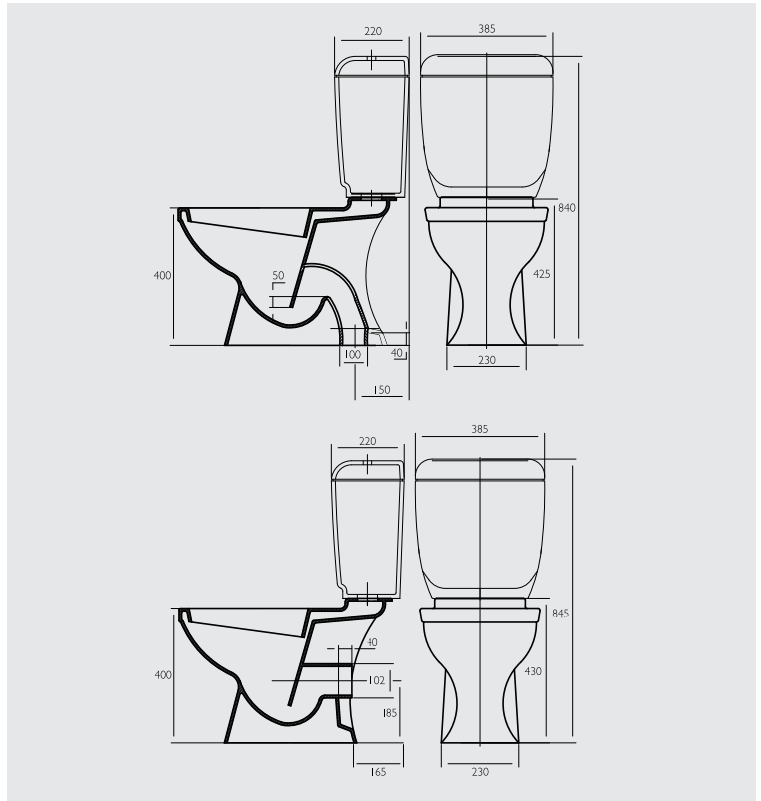

OPTIONS

- > S trap 150mm set out
- > P trap 185mm set out
- > Available in white

WEIGHT:

- > Pan: 31kg
- > Cistern: 15kg

RIM CONFIGURATION

- > Box rim

PAN FIXING

- > Screw to floor and inbedded on silicone

CISTERN FIXING

- > Bolted directly to pan

WATER INLET

- > Right hand side

INLET VALVE

- > 1000 kpa

STANDARDS

- > AS 1172.1 and AS 1172.2a