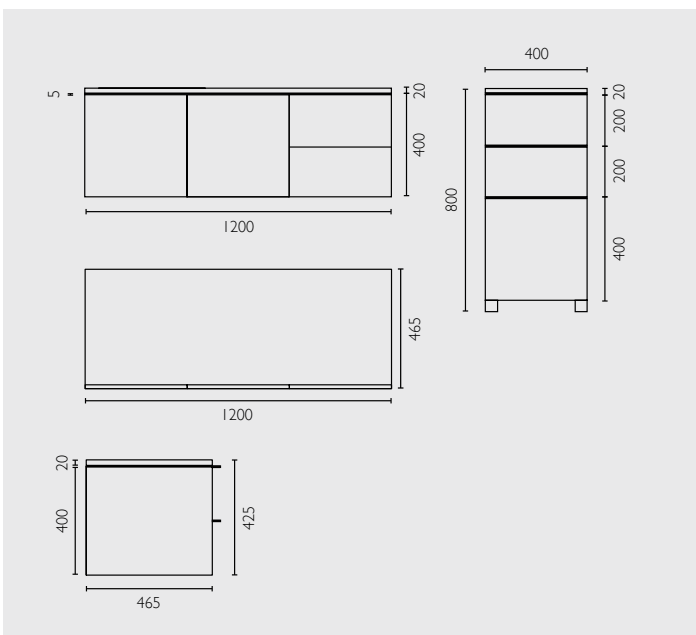

Tallboy

Features & Benefits

- Modern design with minimal designer handles in brushed chrome
- Wall hung option only
- Soft closing doors
- Matching mirrors
- Available with matching Tallboy (in Galaxy White only)

Sizes

- Vanity - 1200mm x 465mm x 425mm (2 door 2 drawers)
- Tallboy - 400mm x 310mm x 800 stand (1 door 2 drawers)

Vessel Sizes

- Select Square Slimline 420mm x 420mm x 20mm (as pictured)
- Select Square 420mm x 420mm x 80mm from bench
- Select Round 440mm diameter x 80mm from bench
- Bowl depth 140mm

Vanity Colours

- Gloss White
- Galaxy White/Oyster
- Mushroom Linea

Vessel Colour

- White only

Tallboy Colour

- Galaxy White only

Tap Options

- Select Square vessel 1 or 3 tap holes
- Select Round vessel 1 tap hole only

Handle

- Hafele model no: 124.02.220
- 70mm chrome plated polished aluminium

Other Options

- Pure mirror 900mmH x 400mmW in galaxy white
- Fresh mirror 900mmH x 400mmW in gloss white

Manufacturing Materials

- The vanity and stand are made of Deco foil
- The vessel is made of Marblelite™

Guarantee

- Vanities come with a 12 month guarantee
- Marbletrend will replace a vanity where the problem is shown to be a fault in manufacturing or materials, prior to correct installation
- The Select vessels come with a 5 year guarantee with the above conditions

Disclaimer

The manufacturer/distributor reserves the right to vary specifications or delete models from their range without prior notification. Dimensions and set-outs listed are correct at the time of publication however the manufacturer/distributor takes no responsibility for printing errors.

HEAD OFFICE VIC

22 JERSEY ROAD
BAYSWATER VIC 3153
T. (03) 9729 6777
F. (03) 9729 0115

NSW/ACT

QLD
TAS
WA
SA
DARWIN
TOWNSVILLE

T. (02) 9679 8888 F. (02) 9679 8700
T. (07) 3386 1866 F. (07) 3386 1877
T. (03) 6334 2992 F. (03) 6334 2994
T. (08) 9240 7299 F. (08) 9240 6144
T. (08) 8387 7344 F. (08) 8387 7355
T. (08) 8948 5062 F. (08) 8985 3465
T. (07) 4775 5784 F. (07) 4725 8480