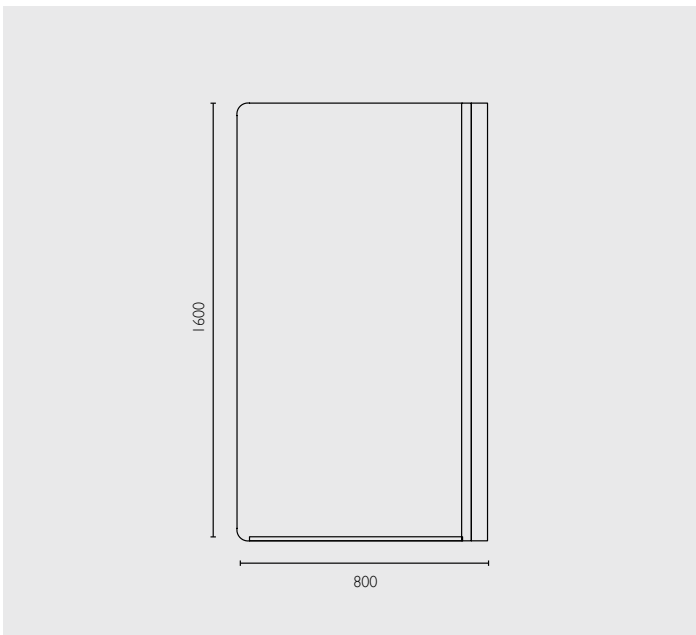

trend

standard bath screen

Features & Benefits

- . Reversible to suit all bath positions
- . One swinging door for easy access into shower/bath
- . Moulded splash guard
- . Easy installation

Size

- . 1600 x 800mm