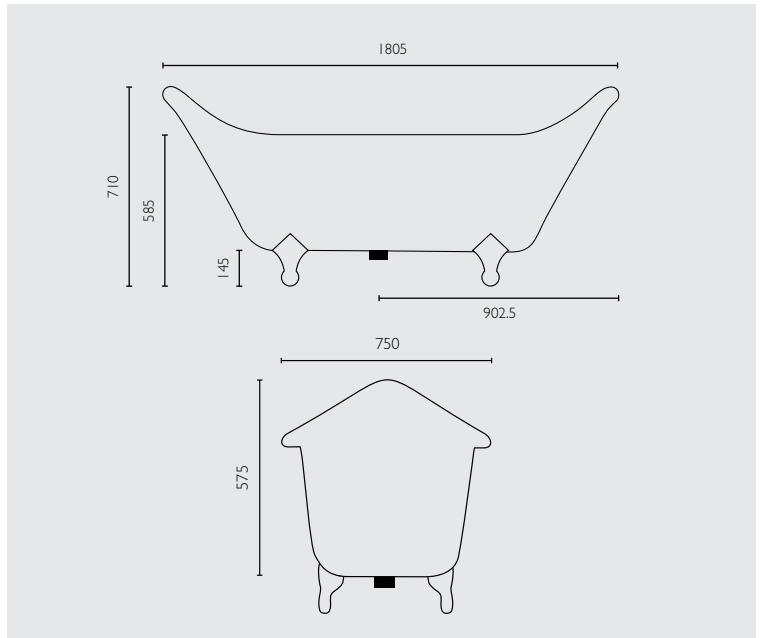

traditional

double high back bath

FEATURES & BENEFITS

- > Classic design
- > Brass or chrome feet available
- > Choice of colour combinations
- > Taps to be wall mounted
- > Dual lumber support

SIZE

- > 1805mm x 750mm x 710mm

COLOURS

- > Internal - White or Ivory
- > External - White, Ivory, Burgundy, and Black

WASTE

- > 40mm PVC

WEIGHT

- > 50kg

VOLUME

- > 190 litres