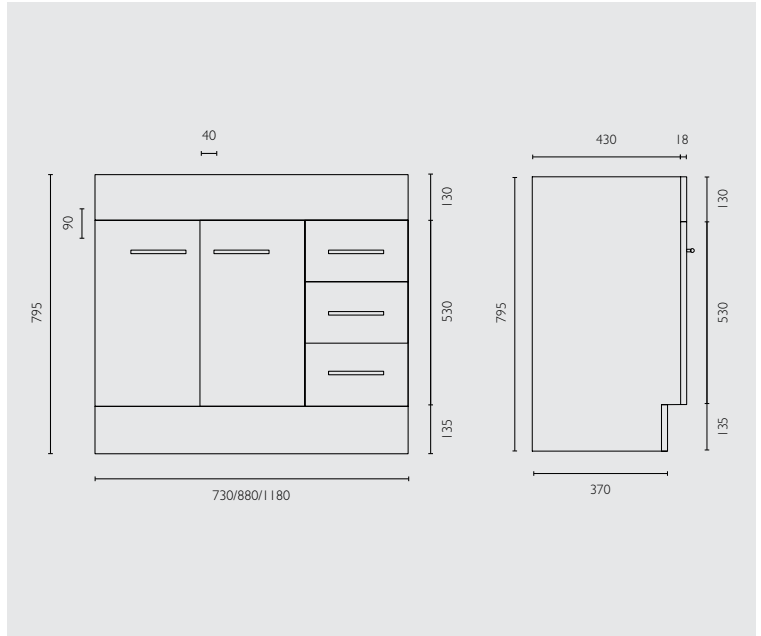

## FEATURES & BENEFITS

- > Modern design that would be a great feature in any bathroom
- > Top takes a 40mm plug and waste (not supplied)
- > Available with Project, Quadro or Trend top
- > Your choice of 1 or 3 tap holes

## SIZES

- > 750mm x 450mm (1 door 3 drawers) includes top
- > 900mm x 450mm (2 door 3 drawers) includes top
- > 1200mm x 450mm (3 door 3 drawers) includes top

## HANDLE TYPE

- > Chrome plated aluminum post 'n' rail 158mm, 96mm